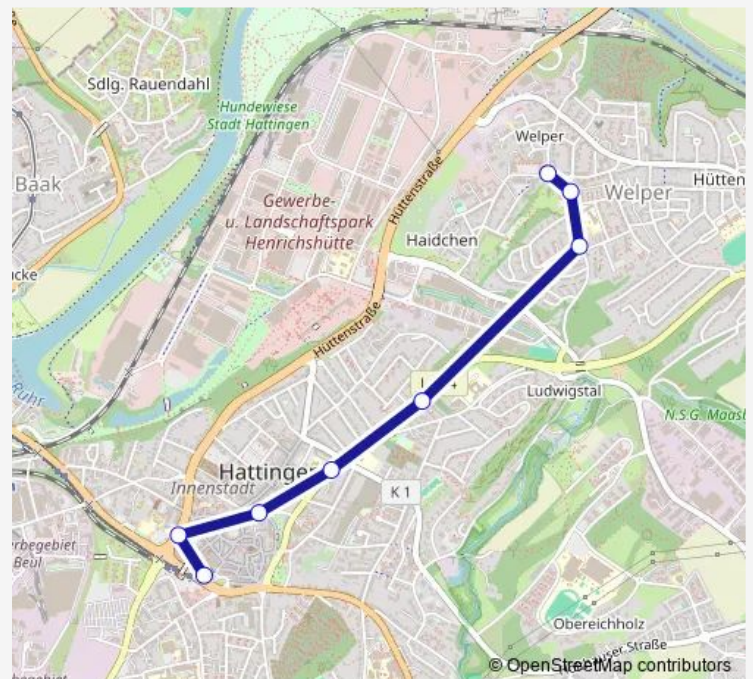

Direction

Hattingen Mitte — Hattingen Welper Markt

8 stops

[Open route schedule](#)

Hattingen Mitte

Hattingen Hattingen Reschop

Hattingen Heggerstr.

Hattingen Oststr.

Hattingen Rheinstr.

Hattingen Käthe-Kollwitz-Str.

Hattingen Richard-Dehmel-Str.

Hattingen Welper Markt

Route schedule

Hattingen Mitte — Hattingen Welper Markt

Monday 05:37-19:37

Tuesday 05:37-19:37

Wednesday 05:37-19:37

Thursday 05:37-19:37

Friday 05:37-19:37

Saturday —

Sunday —

Route info

Direction: Hattingen Mitte

Stops: 8

Trip Duration: 0 hour 10 min

Direction

Hattingen Mitte — Hattingen Industriemuseum

6 stops

[Open route schedule](#)

Hattingen Mitte

Hattingen Engelbertstr.

Hattingen Bf.