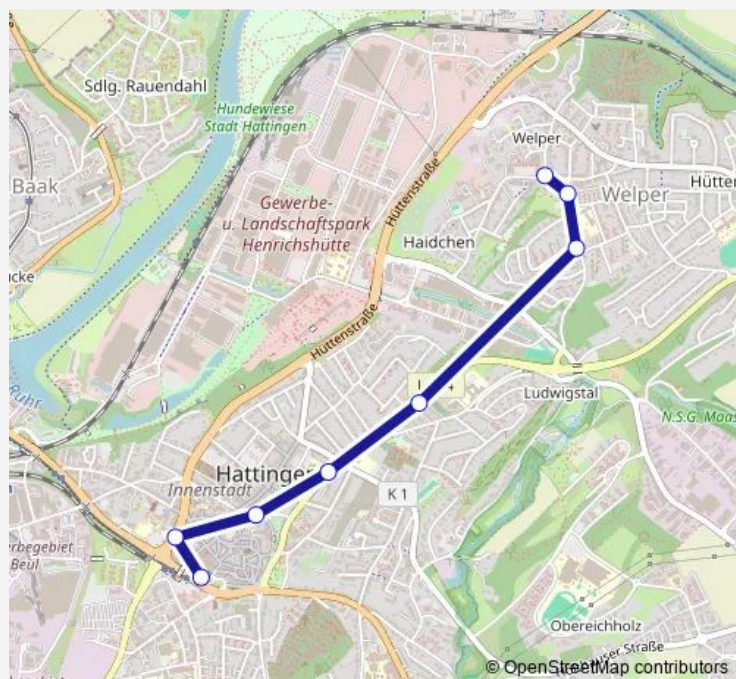

Direction

Hattingen Mitte — Hattingen Welper Markt

8 stops

[Open route schedule](#)

Hattingen Mitte

Hattingen Hattingen Reschop

Hattingen Heggerstr.

Hattingen Oststr.

Hattingen Rheinstr.

Hattingen Käthe-Kollwitz-Str.

Hattingen Richard-Dehmel-Str.

Hattingen Welper Markt

Route schedule

Hattingen Mitte — Hattingen Welper Markt

Monday 05:37-19:37

Tuesday 05:37-19:37

Wednesday 05:37-19:37

Thursday 05:37-19:37

Friday 05:37-19:37

Saturday —

Sunday —

Route info

Direction: Hattingen Mitte

Stops: 8

Trip Duration: 0 hour 10 min

Direction

Hattingen Mitte — Hattingen Industriemuseum

6 stops

[Open route schedule](#)

Hattingen Mitte

Hattingen Engelbertstr.

Hattingen Bf.