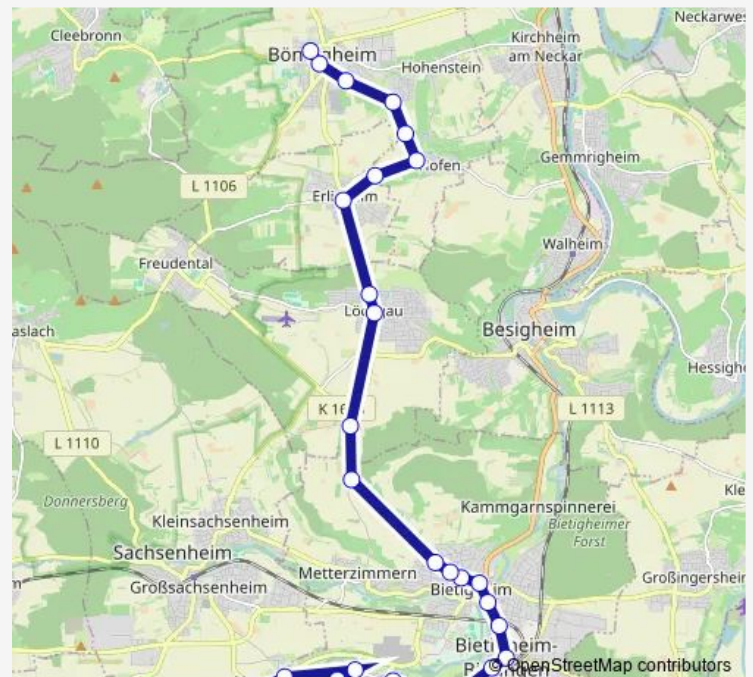

Bissingen Waldschule

Bissingen Panoramastr.

Bissingen Borsigstraße

Bietigheim

Route schedule

Untermberg Am Türmle — Bietigheim

Monday 05:23-08:23

Tuesday 05:23-08:23

Wednesday 05:23-08:23

Thursday 05:23-08:23

Friday 05:23-08:23

Saturday —

Sunday —

Route info

Direction: Untermberg Am Türmle

Stops: 14

Trip Duration: 0 hour 21 min

554

BusMaps

Direction

Sachsenheim — Bönningheim Burgplatz

35 stops

[Open route schedule](#)

Sachsenheim