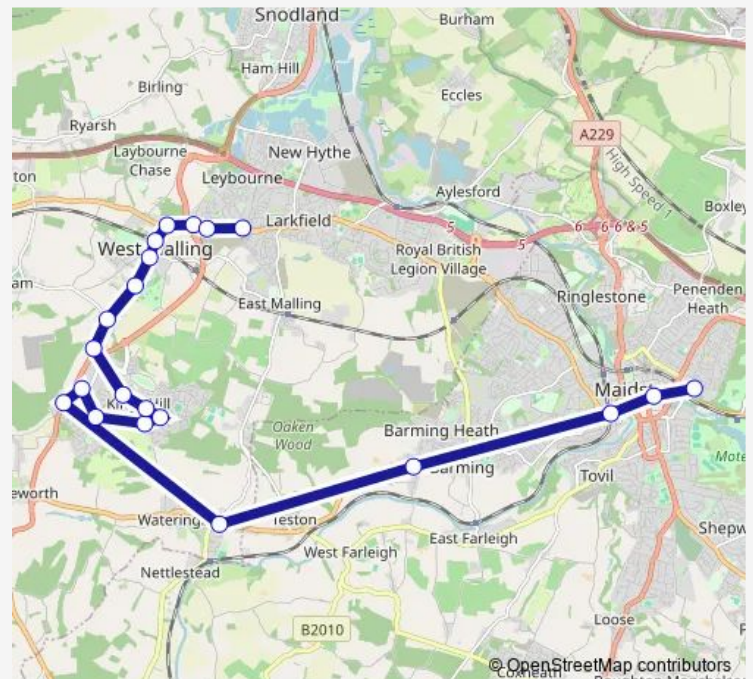

Bovarde Avenue

Melrose Avenue

Forest Way

Gibson Drive

Typhoon Road

The Wateringbury

Oakwood Park

Rocky Hill

King Street

### Route schedule

Lunsford Lane Turning — Invicta Girls' Grammar School

Monday 07:16

Tuesday 07:16

Wednesday 07:16

Thursday 07:16

Friday 07:16

Saturday —

### Route info

Direction: Lunsford Lane Turning

Stops: 22

Trip Duration: 0 hour 59 min

■ 554 — Leybourne - Invicta Grammar School

BusMaps