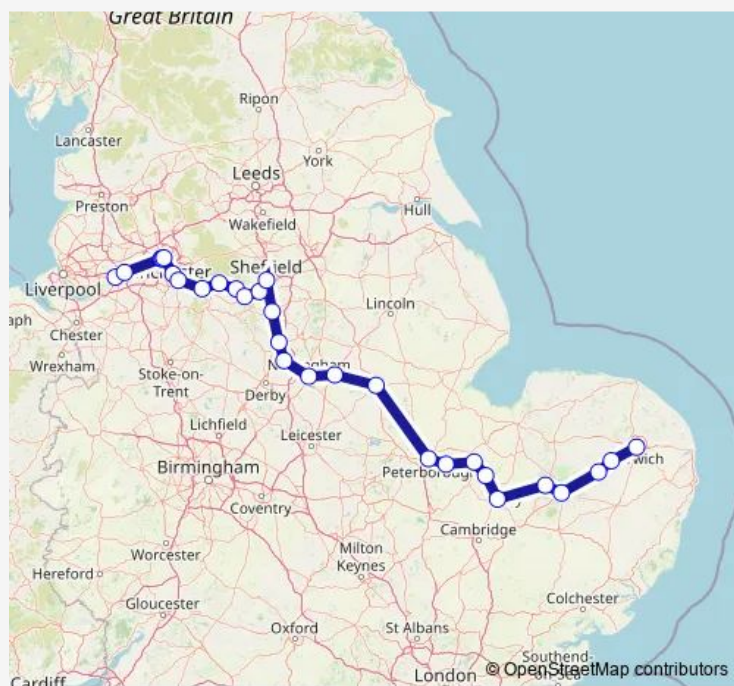

Deansgate

Manchester Oxford Road

Manchester Piccadilly

Stockport

Hazel Grove

Chinley

Edale

Bamford

Grantham

Peterborough

Whittlesea

Route schedule

Warrington Central — Norwich

Monday —

Tuesday 07:15

Wednesday 07:15

Thursday 07:15

Friday 07:15

Saturday —

Sunday —

Route info

Direction: Warrington Central

Stops: 29

Trip Duration: 5 hour 0 min

■ Em:Wac->Nrw — EM train service from WAC to Nrw

March

Manea

Ely

Brandon

Thetford

Attleborough

Wymondham