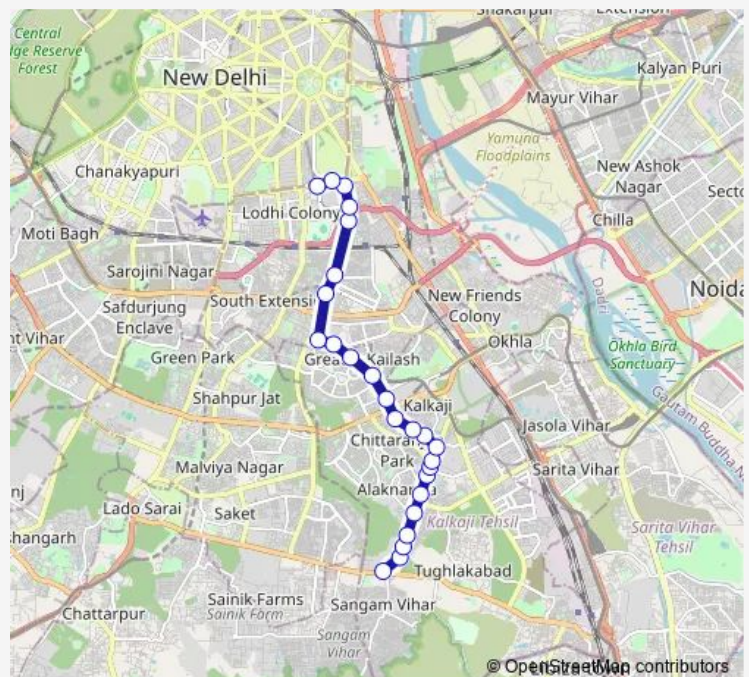

Thursday 08:54-21:12

Friday 08:54-21:12

Saturday 08:54-21:12

Sunday 08:54-21:12

Route info

Direction: Hamdard Nagar / Sangam Vihar

Stops: 25

Trip Duration: 0 hour 44 min

CGO Complex

Lodhi Hotel

Ishpat Bhawan

Sunehari Pulla Depot / Jawahar Lal Nehru Stadium Terminal

Bus time schedules and route maps are available in an offline PDF at busmaps.com. Use the busmaps.com website to see live bus times, train schedule or subway schedule, and step-by-step directions for all public transit in Defence Colony