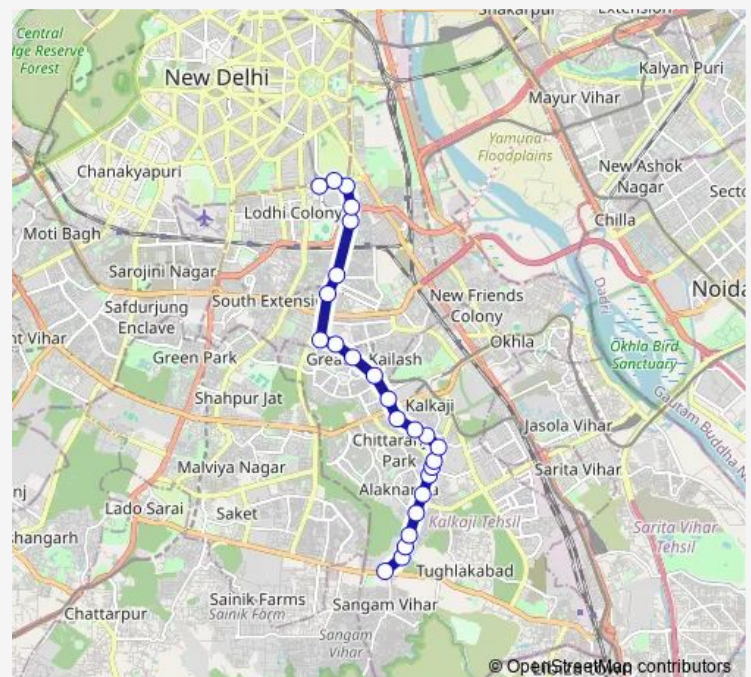

Thursday 08:54-21:12

Friday 08:54-21:12

Saturday 08:54-21:12

Sunday 08:54-21:12

Route info

Direction: Hamdard Nagar / Sangam Vihar

Stops: 25

Trip Duration: 0 hour 44 min