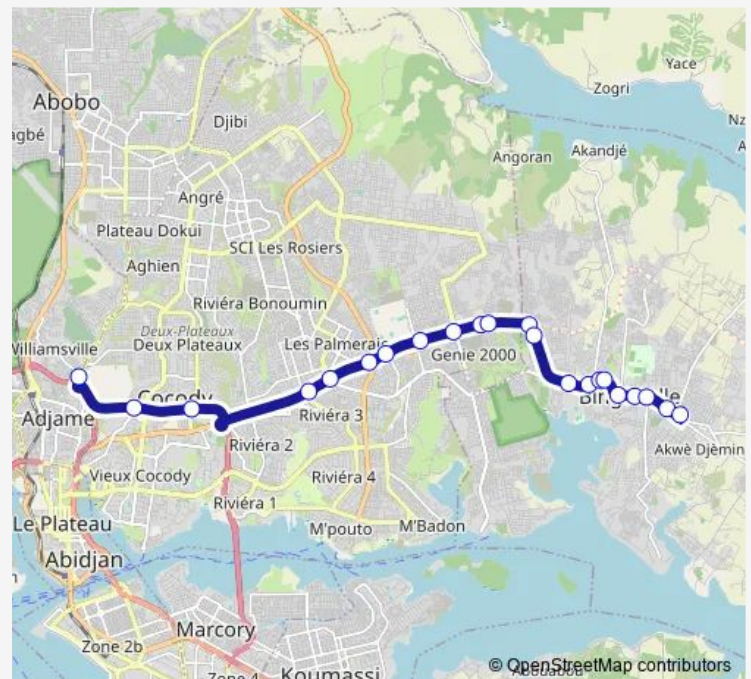

Deux Poteaux

Socoprix

Après barrage

9 Kilo

Vallon-1er Pont

2ème pont

Carrefour Liberté

Gare Kobenan Agban

Route schedule

Nouvelle Gare Bingerville — Gare Kobenan Agban

Monday 06:00

Tuesday 06:00

Wednesday 06:00

Thursday 06:00

Friday 06:00

Saturday 06:00

Sunday 06:00

Route info

Direction: Nouvelle Gare Bingerville

Stops: 18

Trip Duration: 1 hour 5 min

gbaka : Gare Kobenan Agban ↔ Bingerville

Direction

Gare Kobenan Agban — Nouvelle Gare Bingerville

Sunday 06:00

Route info

Direction: Gare Kobenan Agban

Stops: 22

Trip Duration: 1 hour 4 min

Bus time schedules and route maps are available in an offline PDF at busmaps.com. Use the busmaps.com website to see live bus times, train schedule or subway schedule, and step-by-step directions for all public transit in Abidjan