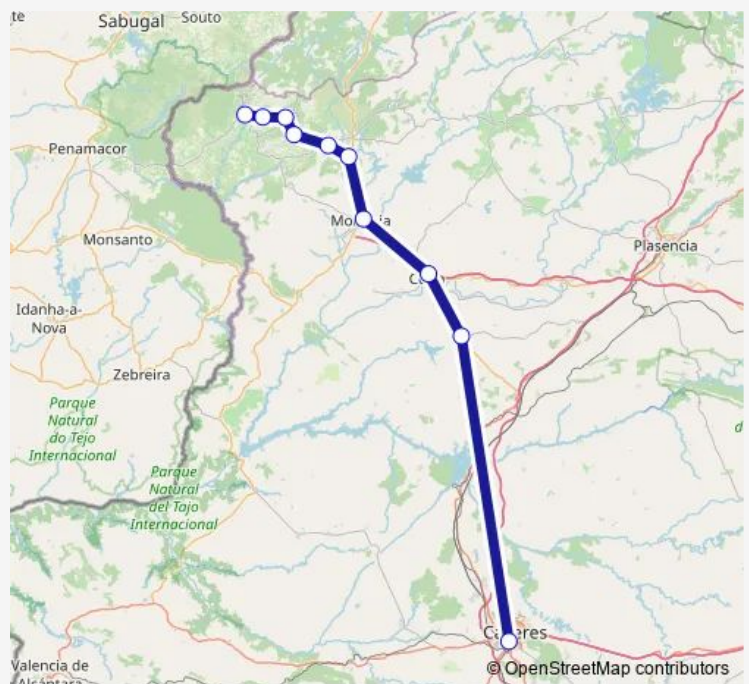

Route schedule

Caceres — Valverde Del Fresno

Monday —

Tuesday —

Wednesday —

Thursday —

Friday —

Saturday —

Sunday

18:45

Route info

Direction: Caceres

Stops: 10

Trip Duration: 2 hour 25 min

Direction

Caceres — Valverde Del Fresno

10 stops

[Open route schedule](#)

Caceres

Torrejoncillo

Coria

Moraleja

Perales Del Puerto

Hoyos

Villamiel

San Martin De Trevejo

Eljas

Valverde Del Fresno

Route schedule

Caceres — Valverde Del Fresno

Monday	13:00
Tuesday	13:00
Wednesday	13:00
Thursday	13:00
Friday	18:00
Saturday	—
Sunday	—

Route info