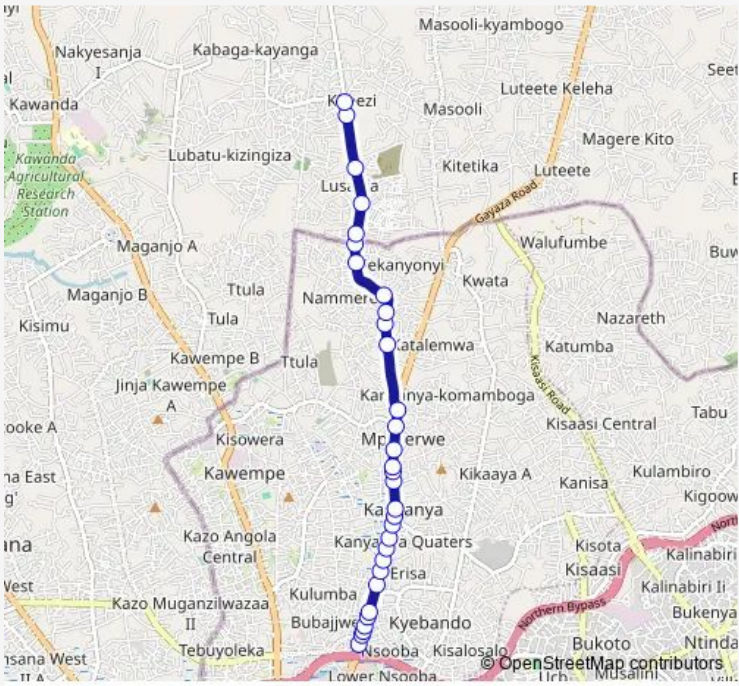

Bus IC012 Kalerwe Taxi Park-Kitezi Town

[Go to website](#)

Direction
 Welfa Petroleum (Kyebando) — Kitezi Town
 31 stops
[Open route schedule](#)

- Welfa Petroleum (Kyebando)
- Alice Kaggwa Rd Jct - Horse Power Fuel Station
- Jaguar Pub (Kyebando)
- Delta Fuel Station (Kyebando)
- Rest Valley Club (Kyebando)
- Cock N Bull Bar (Kyebando)
- Kyebando Boda Boda
- Gayaza Rd (Kyamuka; Kyebando)
- Lwakataka
- Inftra Uganda
- Gaaga Bus Park - Kampala Nursery School (Kanyanya)
- Gaz Petrol Station (Kanyanya)
- His Grace Supermarket
- Medical Clinic (Kanyanya)
- Kanyanya Service Station
- Kanyanya Police Station
- Gayaza Rd - Kitambuza Rd Jct
- Mpererwe Gayaza Rd
- Mpererwe Photo Care Studio
- Mpelerwe Stage
- Sir Petroleum Mpererwe

Route schedule
 Welfa Petroleum (Kyebando) — Kitezi Town

| | |
|-----------|-------------|
| Monday | 06:30-19:00 |
| Tuesday | 06:30-19:00 |
| Wednesday | 06:30-19:00 |
| Thursday | 06:30-19:00 |
| Friday | 06:30-19:00 |
| Saturday | 06:30-19:00 |
| Sunday | 06:30-19:00 |

Route info
 Direction: Welfa Petroleum (Kyebando)
 Stops: 31
 Trip Duration: 0 hour 35 min

IC012 — Kalerwe Taxi Park-Kitezi Town **BusMaps**

St Stephen Church

Asiyah Primary School

WAM Shopping Center

Salaam Mosque

Wednesday 06:30-19:00

Thursday 06:30-19:00

Friday 06:30-19:00

Saturday 06:30-19:00

Sunday 06:30-19:00

Route info

Direction: Kitezi Town

Stops: 31