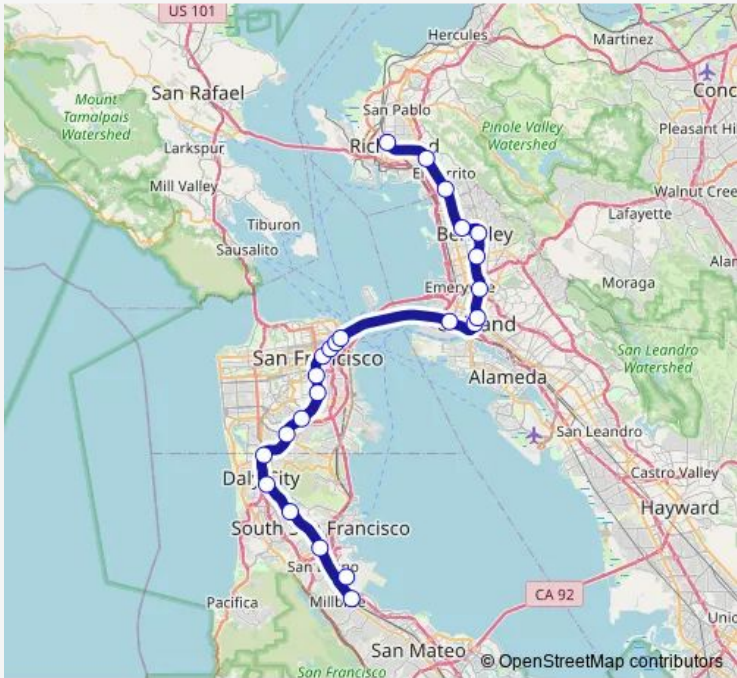

Metro Red-N Millbrae/SFO to Richmond

[Go to website](#)

Direction
 Millbrae (Caltrain Transfer Platform) — Richmond
 24 stops
[Open route schedule](#)

- Millbrae (Caltrain Transfer Platform)
- San Francisco International Airport
- San Bruno
- South San Francisco
- Colma
- Daly City
- Balboa Park
- Glen Park
- 24th Street / Mission
- 16th Street / Mission
- Civic Center / UN Plaza
- Powell Street
- Montgomery Street
- Embarcadero
- West Oakland
- 12th Street / Oakland City Center
- 19th Street Oakland
- Macarthur
- Ashby
- Downtown Berkeley
- North Berkeley

Route schedule
 Millbrae (Caltrain Transfer Platform) — Richmond

Monday	06:09-20:49
Tuesday	06:09-20:49
Wednesday	06:09-20:49
Thursday	06:09-20:49
Friday	06:09-20:49
Saturday	07:09-20:48
Sunday	09:09-20:48

Route info
 Direction: Millbrae (Caltrain Transfer Platform)
 Stops: 24
 Trip Duration: 1 hour 16 min

■ Red-N — Millbrae/SFO to Richmond **BusMaps**

El Cerrito Plaza

El Cerrito Del Norte

Richmond

Red-N Metro time schedules and route maps are available in an offline PDF at busmaps.com. Use the busmaps.com website to see live bus times, train schedule or subway schedule, and step-by-step directions for all public transit in San Francisco

The schedule is provided in the local timezone. Times with "(+1)" indicate departures on the next day.

PDF file created on 2025-02-26

2024 BusMaps.com - All Rights Reserved