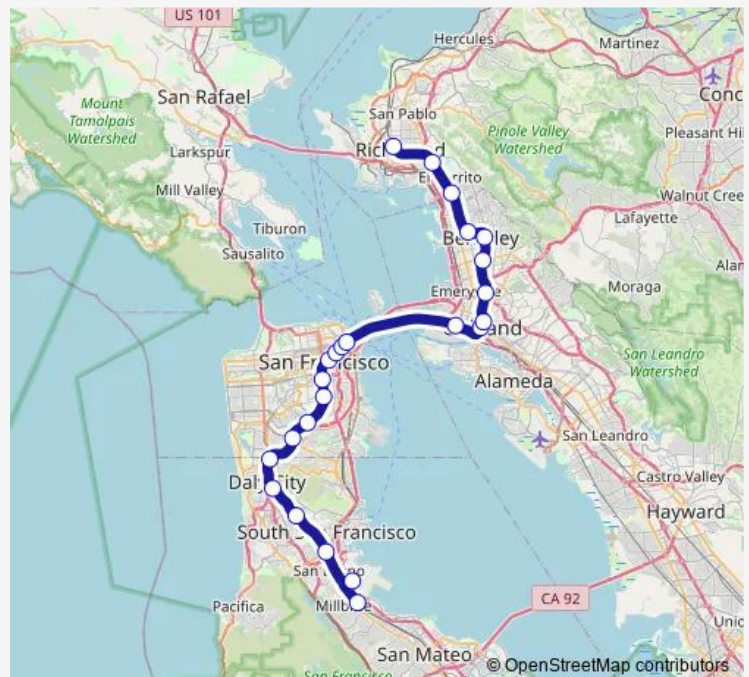

Metro Red-N Millbrae/SFO to Richmond

[Go to website](#)

Direction

Millbrae (Caltrain Transfer Platform) — Richmond

24 stops

[Open route schedule](#)

Millbrae (Caltrain Transfer Platform)

San Francisco International Airport

San Bruno

South San Francisco

Colma

Daly City

Balboa Park

Glen Park

24th Street / Mission

16th Street / Mission

Ashby

Downtown Berkeley

North Berkeley

Route schedule

Millbrae (Caltrain Transfer Platform) — Richmond

Monday 06:09-20:48

Tuesday 06:09-20:48

Wednesday 06:09-20:48

Thursday 06:09-20:48

Friday 06:09-20:48

Saturday 07:09-20:48

Sunday 09:09-20:48

Route info

Direction: Millbrae (Caltrain Transfer Platform)

Stops: 24

Trip Duration: 1 hour 16 min