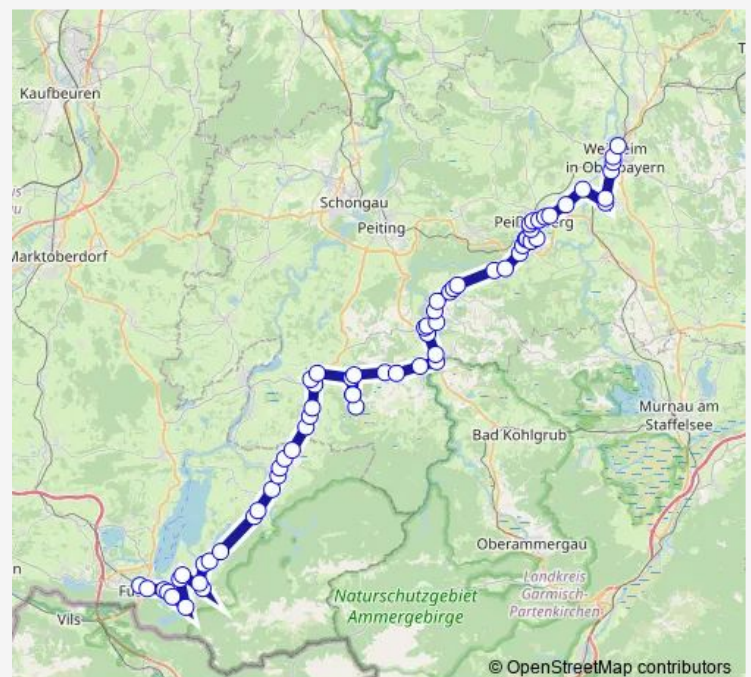

### Route schedule

Peißenberg, Grillo — Weilheim (Oberbay)

Monday 05:10

Tuesday 05:10

Wednesday 05:10

Thursday 05:10

Friday 05:10

Saturday —

### Route info

Direction: Peißenberg, Grillo

Stops: 20

Trip Duration: 0 hour 27 min