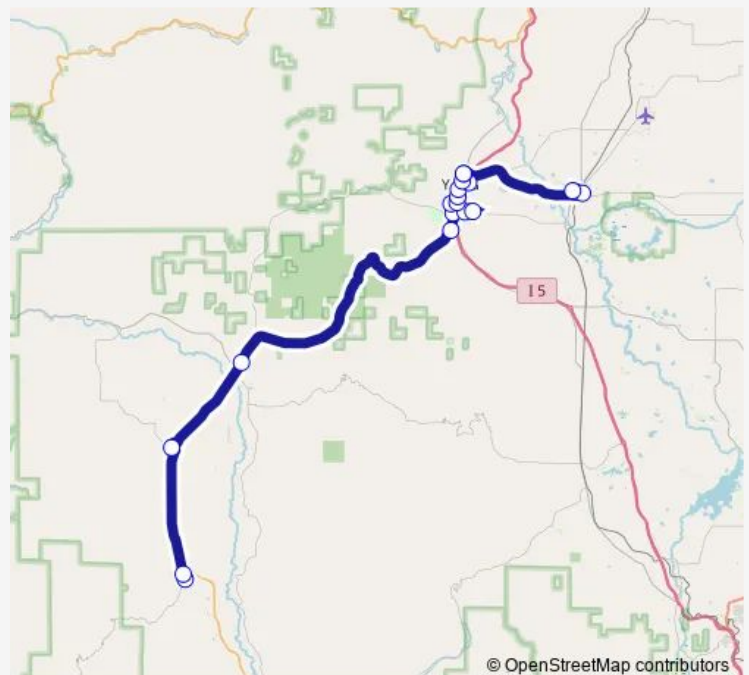

Black Bear Diner

Behavioral Health/Across from C.O.S. Yreka

Social Security

Transit Center

### Route schedule

Montague City Hall — Transit Center

Monday 08:15-13:10

Tuesday 08:15-13:10

Wednesday 08:15-13:10

Thursday 08:15-13:10

Friday 08:15-13:10

Saturday —

### Route info

Direction: Montague City Hall

Stops: 16

Trip Duration: 1 hour 5 min

**Direction**

Transit Center — N. Main/Miner Diner

15 stops

[Open route schedule](#)

Transit Center

Pfeiffer Vacuum

C.O.S. Yreka/Across from Behavioral Health

Chevron/Across From Blackbear Diner

Raley's Shopping Center

Rain Rock Casino

Campbell Tracts Southbound

Fairchild Medical