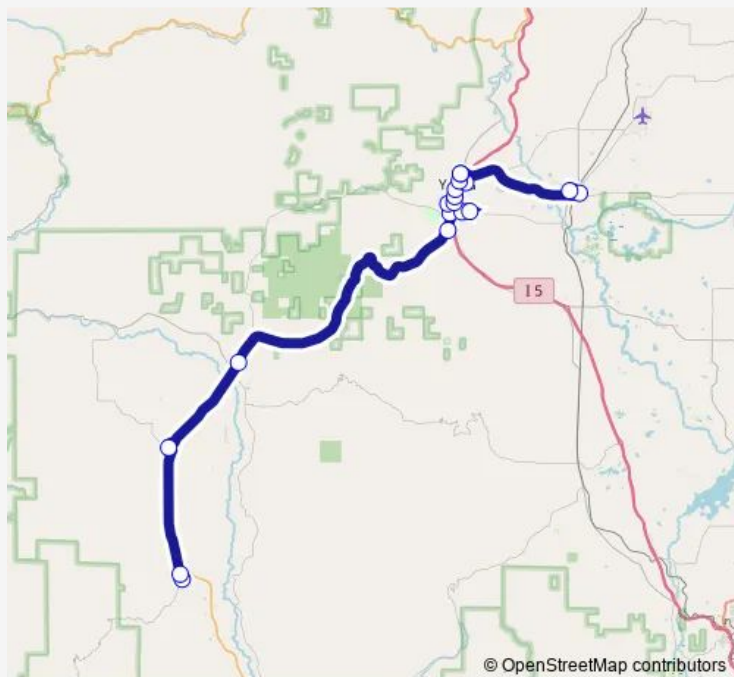

Rain Rock Casino

Raley's Shopping Center

Black Bear Diner

Behavioral Health/Across from C.O.S. Yreka

Social Security

Transit Center

Route schedule

Montague City Hall — Transit Center

Monday 08:15-13:10

Tuesday 08:15-13:10

Wednesday 08:15-13:10

Thursday 08:15-13:10

Friday 08:15-13:10

Saturday —

Sunday —

Route info

Direction: Montague City Hall

Stops: 16

Trip Duration: 1 hour 32 min

**Direction**

Transit Center — N. Main/Miner Diner

15 stops

[Open route schedule](#)

Transit Center