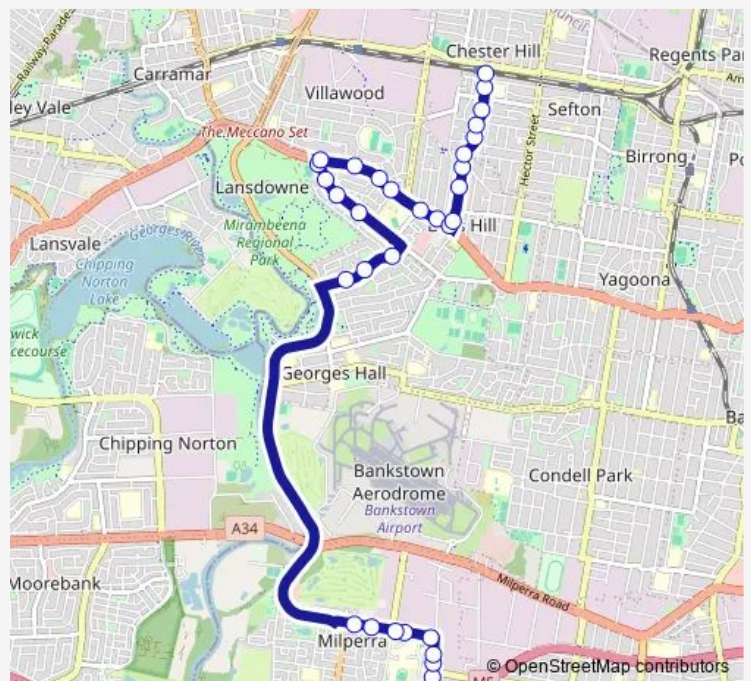

School Bus S505 Mount St Joseph Catholic College Milperra to Chester Hill

[Go to website](#)

Direction

Horsley Rd Opp Beaconsfield St — Nugent Park, Chester Hill Rd

31 stops

[Open route schedule](#)

- Horsley Rd Opp Beaconsfield St
- Mount St Joseph Catholic College, Horsley Rd
- Horsley Rd Before Bullcourt Av
- Bullecourt Av After Horsley Rd
- Western Sydney University, Bullecourt Av
- Bullecourt Av Before Ashford Av
- Bullecourt Av Before Dernancourt Pde
- Bullecourt Av Opp Keysor Pl
- Denman Rd Opp Athel St
- Denman Rd At Leon Av
- Denman Rd Before Caroline Cres
- Johnston Rd At Brooke St
- Johnston Rd Opp Hogan Av
- Johnston Rd At Walther Av
- Boggabilla Reserve, Johnston Rd
- Hume Hwy Opp Johnston Rd
- Hume Hwy At Belar Av Path
- Hume Hwy At Mundamatta St Path
- Hume Hwy Opp Farrell Rd
- Hume Hwy At Adeline St

Route schedule

Horsley Rd Opp Beaconsfield St — Nugent Park, Chester Hill Rd

Monday	15:35
Tuesday	15:35
Wednesday	15:35
Thursday	15:35
Friday	15:35
Saturday	—
Sunday	—

Route info

Direction: Horsley Rd Opp Beaconsfield St

Stops: 31

Trip Duration: 0 hour 30 min

S505 — Mount St Joseph Catholic College Milperra to Chester Hill

Hume Hwy Opp Bass Hill Plaza

Hume Hwy At Chester Hill Rd

Chester Hill Rd After Hume Hwy

Chester Hill Rd At Baden Av

S505 School Bus time schedules and route maps are available in an offline PDF at busmaps.com. Use the busmaps.com website to see live bus times, train schedule or subway schedule, and step-by-step directions for all public transit in Liverpool