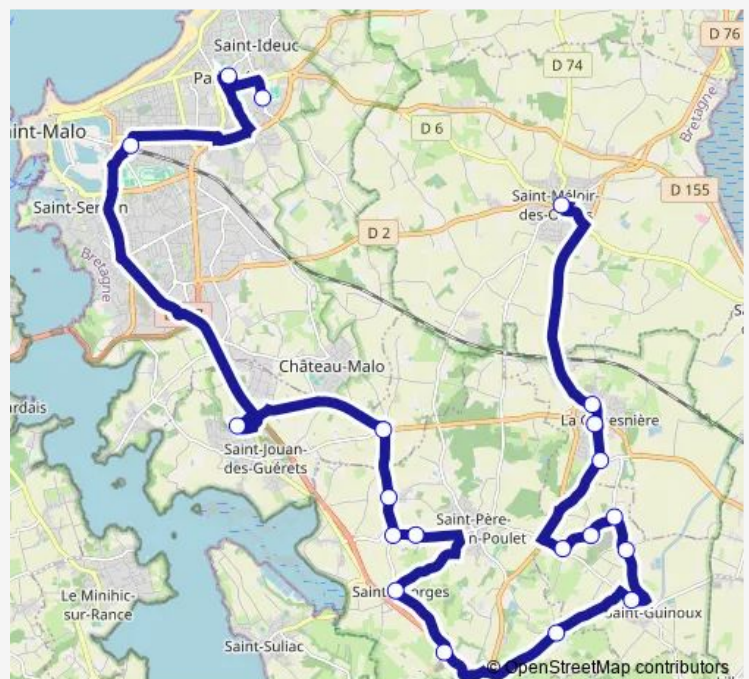

Friday 16:35

Saturday —

Sunday —

Route info

Direction: Henri Lemarié

Stops: 20

Trip Duration: 1 hour 16 min

S505 — Saint-Malo - Saint-Père Gousnière

Direction

Henri Lemarié — Saint-Méloir Centre

20 stops

[Open route schedule](#)

Henri Lemarié

Choisy

Paul Féval P+R

Sacré Coeur

Route schedule

Henri Lemarié — Saint-Méloir Centre

Monday 16:35

Tuesday 16:35

Wednesday —

Thursday 16:35

Friday 16:35

Saturday —

Sunday —

Route info

Direction: Henri Lemarié

Stops: 20

Trip Duration: 1 hour 11 min

S505 Bus time schedules and route maps are available in an offline PDF at busmaps.com. Use the busmaps.com website to see live bus times, train schedule or subway schedule, and step-by-step directions for all public transit in Saint-Malo