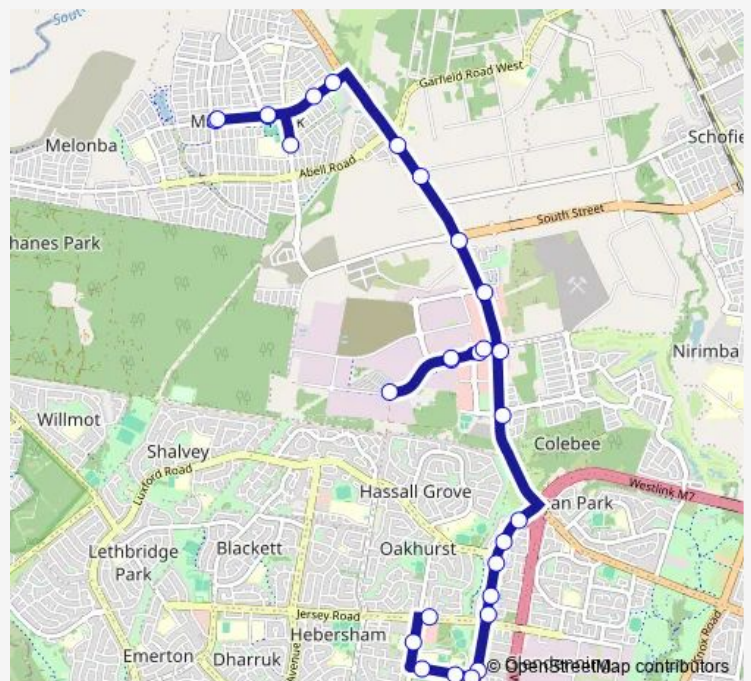

Direction

St Luke's Catholic College — Jersey Rd Opp Plumpton Marketplace

29 stops

[Open route schedule](#)

- St Luke's Catholic College
- Elara Bvd Before Greygum Tce
- Elara Bvd Before John Black Dr
- Elara Bvd After John Black Dr
- Elara Bvd Opp Greygum Tce
- Elara Bvd After Allott St
- Elara Bvd Before Richmond Rd
- Richmond Rd After Garfield Rd West
- Richmond Rd After Excelsior Av
- Richmond Rd At South St
- Richmond Rd After Harmony Av
- Hollingsworth Rd After Richmond Rd
- Hollinsworth Rd After Ahmaditya Cr
- Main St At Hollinsworth Rd
- Hollinsworth Rd Opp Ahmaditya Cr
- Hollinsworth Rd Before Richmond Rd
- Richmond Rd After Townson Rd
- Richmond Rd After Alderton Dr
- Rooty Hill Rd Opp Romley Cres
- Rooty Hill Rd North Before Simms Rd
- Rooty Hill Rd Opp Luxford Rd

Stops: 29

Trip Duration: 0 hour 31 min

6609 — St Luke's CC to Rooty Hill via Marsden Park

Rooty Hill Rd After Florence St

Rooty Hill Rd Before Lamb St

Rooty Hill Rd After Myra St

Special School Bottles Rd Near Rooty Hill