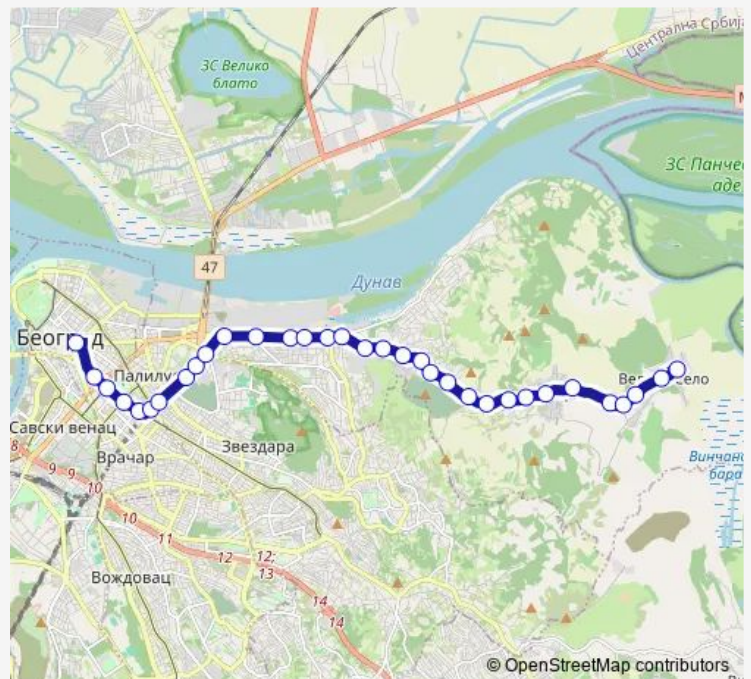

Diljska

Put Za Adu Huju

Mirijeovski Bulevar

Rospi Ćuprija

Trudbenička

Višnjička Banja

Toplana

Novo Naselje

Lešće

Route schedule

Trg Republike — Veliko Selo

Monday	24:10-01:30 ⁺¹
Tuesday	24:10-01:30 ⁺¹
Wednesday	24:10-01:30 ⁺¹
Thursday	24:10-01:30 ⁺¹
Friday	24:10-01:30 ⁺¹
Saturday	—
Sunday	—

Route info

Direction: Trg Republike

Stops: 33

Trip Duration: 0 hour 31 min

Lešće /Ulaz/

Srpska Kruna

Slanci /Ulaz/

Pekara

Izvorska

Slanci /Škola/

Route info

Direction: Veliko Selo

Stops: 33

Trip Duration: 0 hour 23 min

Vatrogasna Komanda

Novo Groblje

Dalmatinska

Tehnički Fakulteti