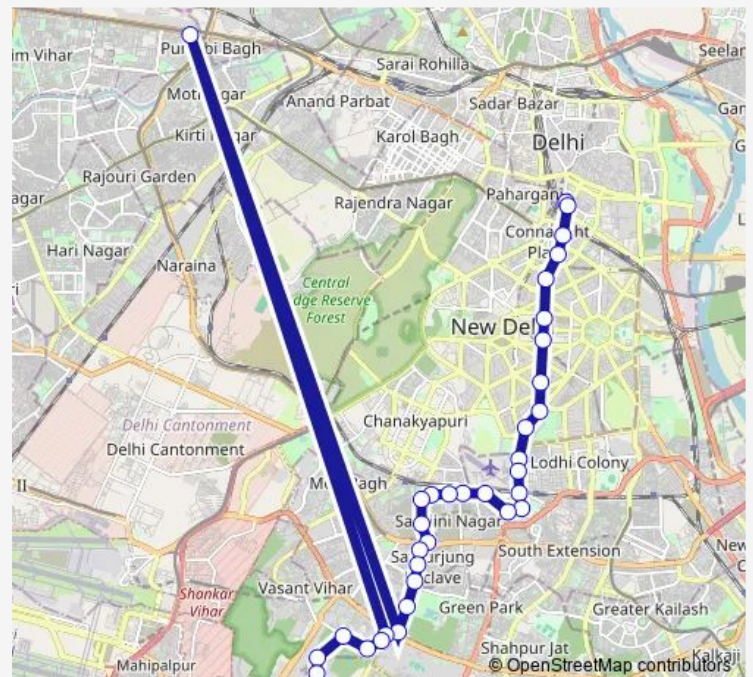

### Route schedule

Minto Road Terminal — Poorvanchal Hostel

Monday 05:30-18:30

Tuesday 05:30-18:30

Wednesday 05:30-18:30

Thursday 05:30-18:30

Friday 05:30-18:30

Saturday 05:30-18:30

### Route info

Direction: Minto Road Terminal

Stops: 36

Trip Duration: 3 hour 0 min

615aup

BusMaps

Africa Avenue

Bhikaji Cama Place