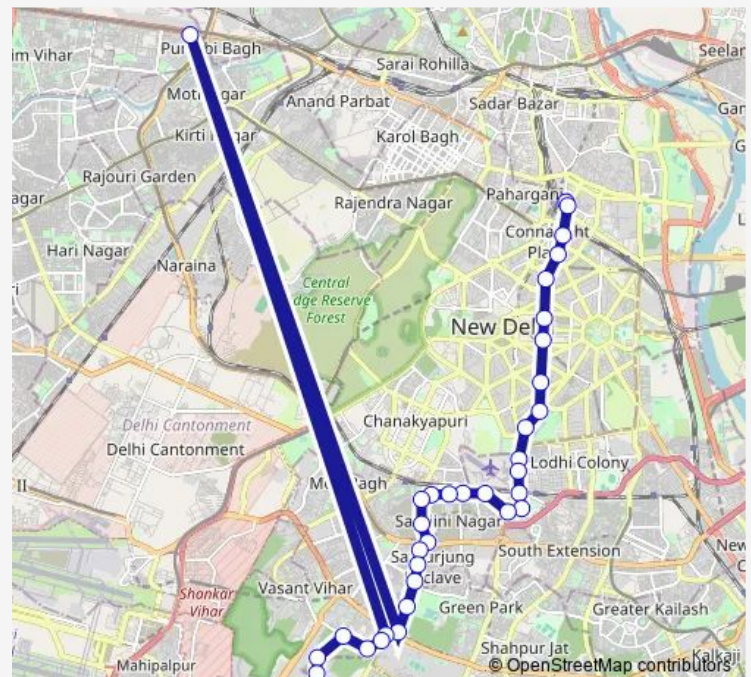

Thursday 05:30-18:30

Friday 05:30-18:30

Saturday 05:30-18:30

Sunday 05:30-18:30

Route info

Direction: Minto Road Terminal

Stops: 36

Trip Duration: 3 hour 0 min

615aup

BusMaps

Africa Avenue

Bhikaji Cama Place

Mohammadpur Village

R K Puram Sec-2

RK Puram Sec 3

IIT Hostel