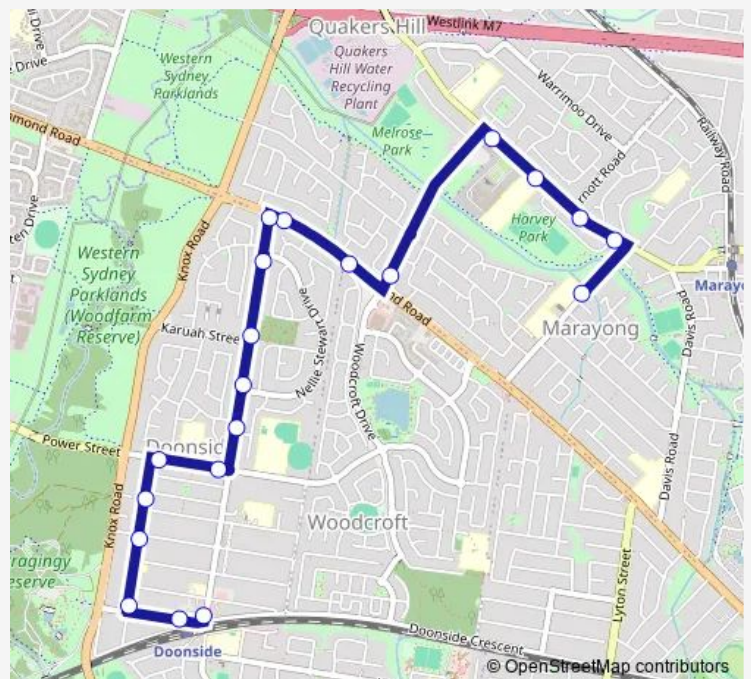

School Bus 6504 St Andrew's PS to Doonside Station

[Go to website](#)

Direction

St Andrews Primary School, Breakfast Rd — Doonside Station, Hill End Rd

20 stops

[Open route schedule](#)

St Andrews Primary School, Breakfast Rd

Hill End Rd At Richmond Rd

Hill End Rd At Nellie Stewart Dr

Hill End Rd Opp Karuah St

Hill End Rd At Nellie Stewart Dr

Hill End Rd At Gwyn St

Power St After Hill End Rd

Power St At Crawford Rd

Crawford Rd After Wycombe St

Crawford Rd At Coveny St

Crawford Rd At Cross St

Cross St Opp Coghlan Cres

Doonside Station, Hill End Rd

Route schedule

St Andrews Primary School, Breakfast Rd — Doonside Station, Hill End Rd

Monday	15:32
Tuesday	15:32
Wednesday	15:32
Thursday	15:32
Friday	15:32
Saturday	—
Sunday	—

Route info

Direction: St Andrews Primary School, Breakfast Rd

Stops: 20

Trip Duration: 0 hour 16 min

6504 — St Andrew's PS to Doonside Station

6504 School Bus time schedules and route maps are available in an offline PDF at busmaps.com. Use the busmaps.com website to see live bus times, train schedule or subway schedule, and step-by-step directions for all public transit in Parramatta