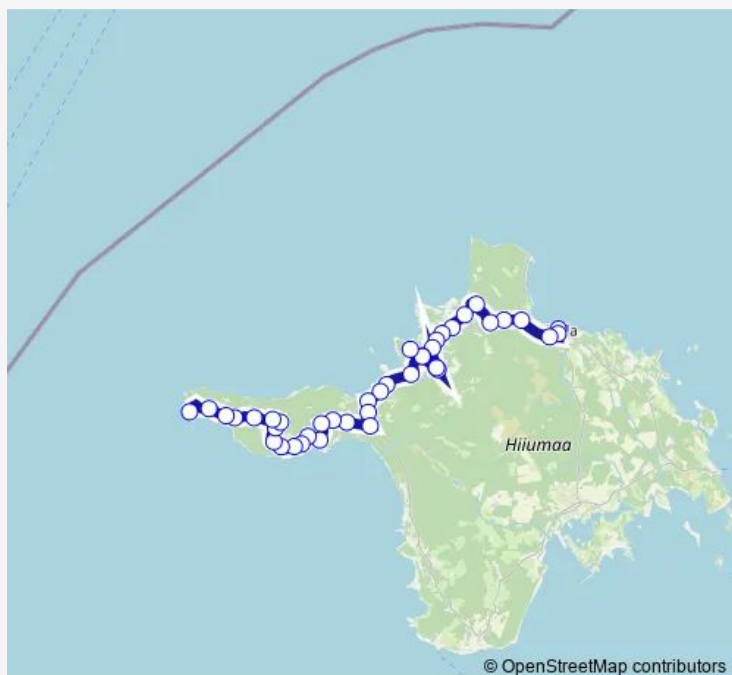

—

Sunday

—

Route info

Direction: Kärkla bussijaam

Stops: 41

Trip Duration: 1 hour 4 min

© OpenStreetMap contributors