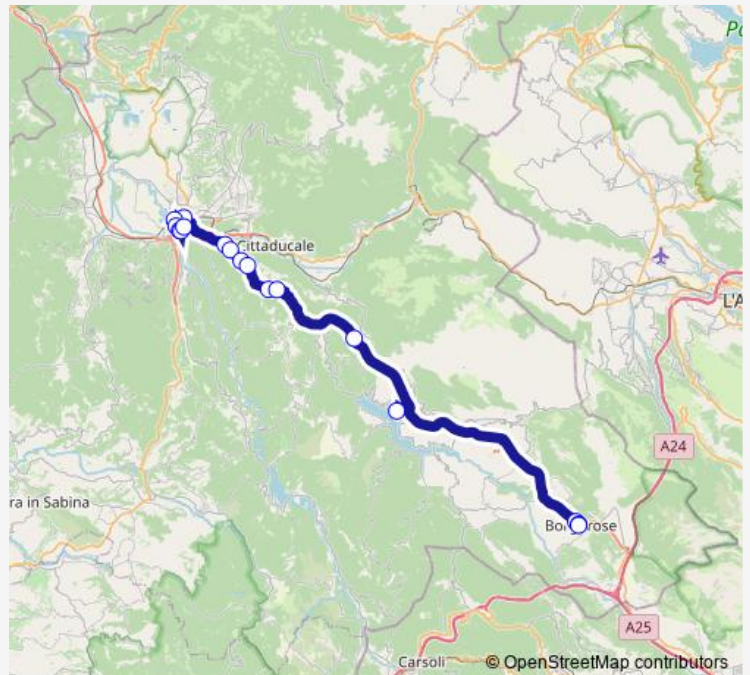

**Route schedule**

Rieti | Stazione FS Ist. Superiore Principessa di Napoli # f1070 — Borgorose | Piazza Municipio # f8254

Monday	07:35
Tuesday	07:35
Wednesday	07:35
Thursday	07:35
Friday	07:35
Saturday	07:35
Sunday	—

**Route info**

Direction: Rieti | Stazione FS Ist. Superiore Principessa di Napoli # f1070

Stops: 17

Trip Duration: 0 hour 54 min

Fm015d Bus time schedules and route maps are available in an offline PDF at [busmaps.com](https://busmaps.com). Use the [busmaps.com](https://busmaps.com) website to see live bus times, train schedule or subway schedule, and step-by-step directions for all public transit in Rieti