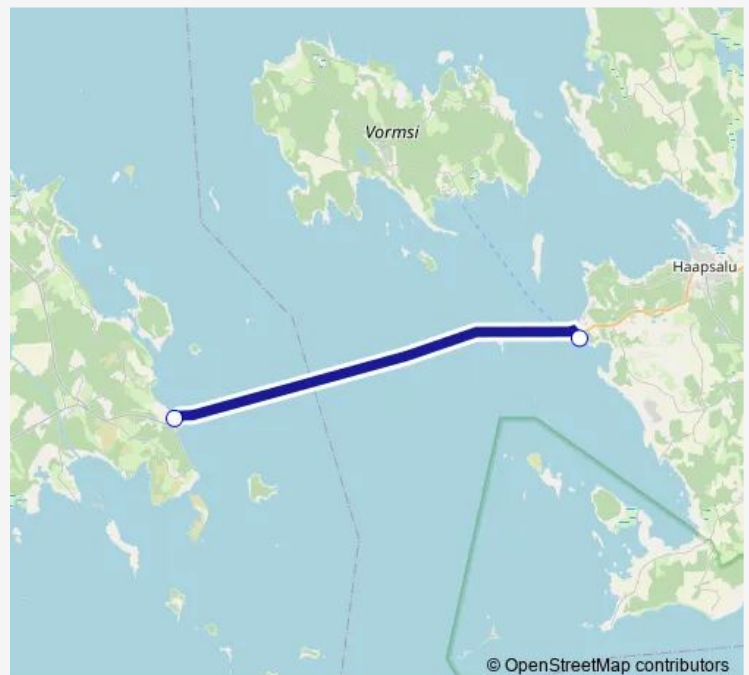

## Ferry RH Rohuküla - Heltermaa

[Go to website](#)**Direction**

Heltermaa sadam — Rohuküla sadam

2 stops

[Open route schedule](#)

Heltermaa sadam

Rohuküla sadam

## Route schedule

Heltermaa sadam — Rohuküla sadam

Monday	06:30-22:00
Tuesday	06:30-20:30
Wednesday	06:30-22:00
Thursday	06:30-22:00
Friday	06:30-22:00
Saturday	06:30-20:30
Sunday	08:30-22:00

## Route info

Direction: Heltermaa sadam

Stops: 2

Trip Duration: 1 hour 15 min

RH — Rohuküla - Heltermaa

**Direction**

Rohuküla sadam — Heltermaa sadam

2 stops