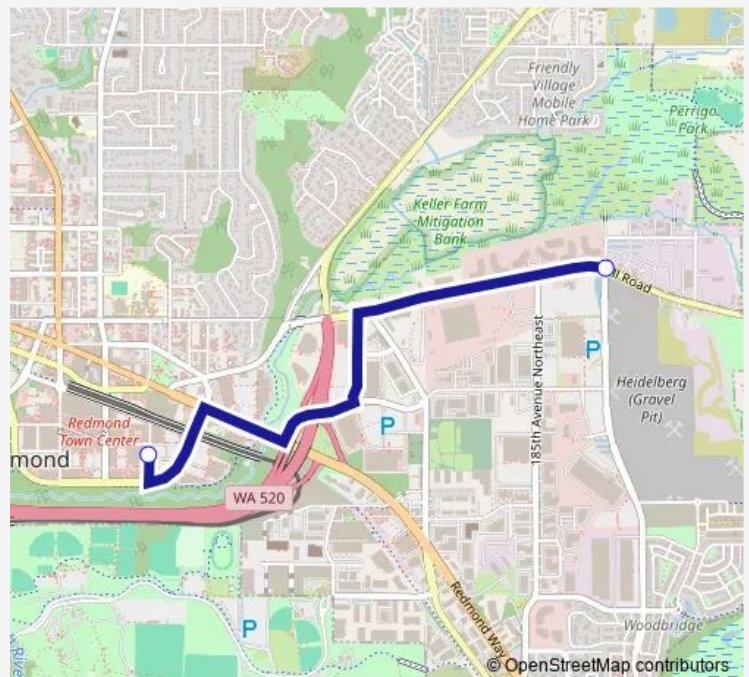

### Direction

Millenium A — RTC Garage

2 stops

[Open route schedule](#)

Millenium A

RTC Garage

### Route schedule

Millenium A — RTC Garage

Monday 15:30-17:30

Tuesday 15:30-17:30

Wednesday 15:30-17:30

Thursday 15:30-17:30

Friday 15:30-17:30

Saturday —

### Route info

Direction: Millenium A

Stops: 2

Trip Duration: 0 hour 18 min

■ RTC Garage-Mill Pm

Bus time schedules and route maps are available in an offline PDF at [busmaps.com](https://busmaps.com). Use the [busmaps.com](https://busmaps.com) website to see live bus times, train schedule or subway schedule, and step-by-step directions for all public transit in Redmond