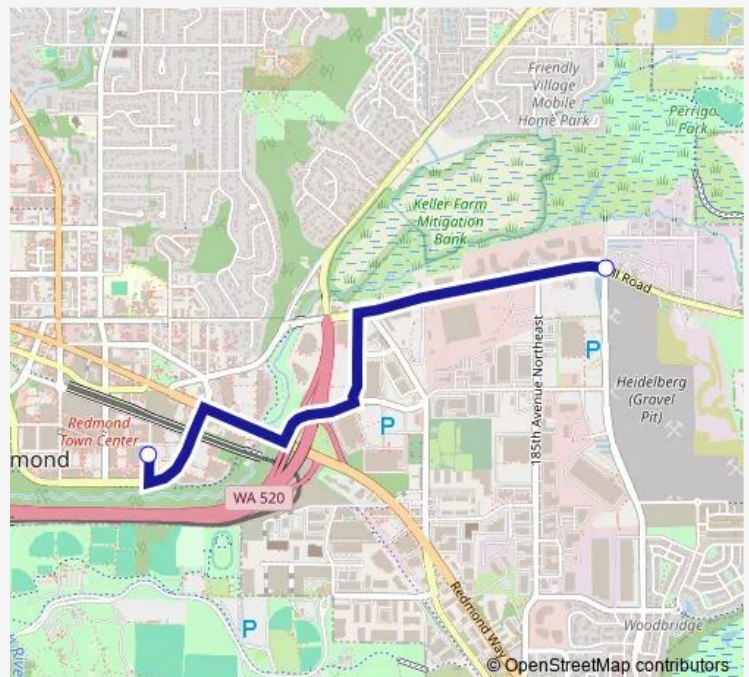

### Direction

Millenium A — RTC Garage

2 stops

[Open route schedule](#)

Millenium A

RTC Garage

### Route schedule

Millenium A — RTC Garage

Monday 15:30-17:30

Tuesday 15:30-17:30

Wednesday 15:30-17:30

Thursday 15:30-17:30

Friday 15:30-17:30

Saturday —

### Route info

Direction: Millenium A

Stops: 2

Trip Duration: 0 hour 18 min

■ RTC Garage-Mill Pm

Bus time schedules and route maps are available in an offline PDF at [busmaps.com](https://busmaps.com). Use the [busmaps.com](https://busmaps.com) website to see live bus times, train schedule or subway schedule, and step-by-step directions for all public transit in Redmond