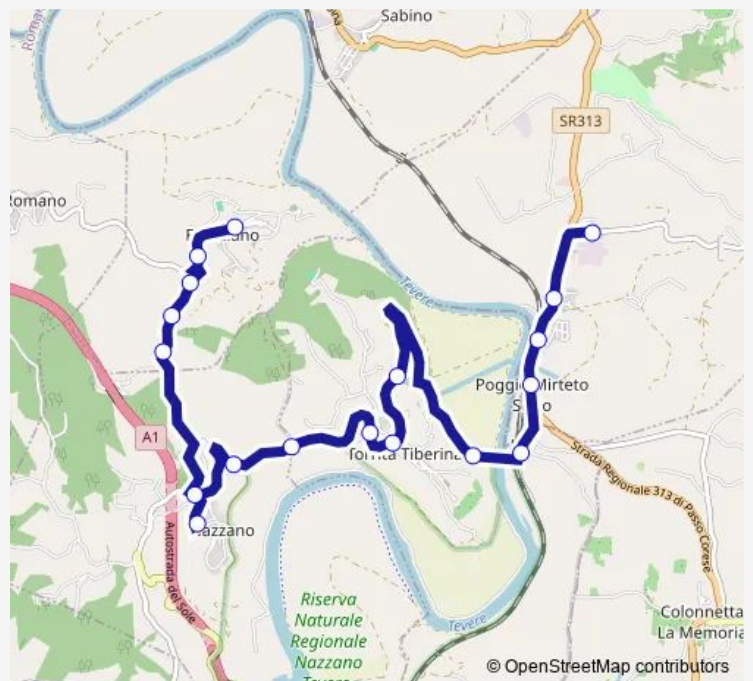

Filacciano | Via Romana, 20 # f10681

Filacciano | Via Nazzano Via Romana # f10612

Filacciano | Via Nazzano Str. Valle # f10613

Filacciano | Saltacpra # f10614

Nazzano | Via Tiberina Via Saltacpra # f10590

Route schedule

Filacciano | Via Leonardi # f10680 — Poggio Mirteto | Capacqua (Deposito) # f7229

Monday	—
Tuesday	—
Wednesday	—
Thursday	—
Friday	—
Saturday	05:15
Sunday	—

Route info

Direction: Filacciano | Via Leonardi # f10680

Stops: 18

Trip Duration: 0 hour 25 min

Filacciano - Capacqua # Pm51a

Bus time schedules and route maps are available in an offline PDF at busmaps.com. Use the busmaps.com website to see live bus times, train schedule or subway schedule, and step-by-step directions for all public transit in Torrita Tiberina