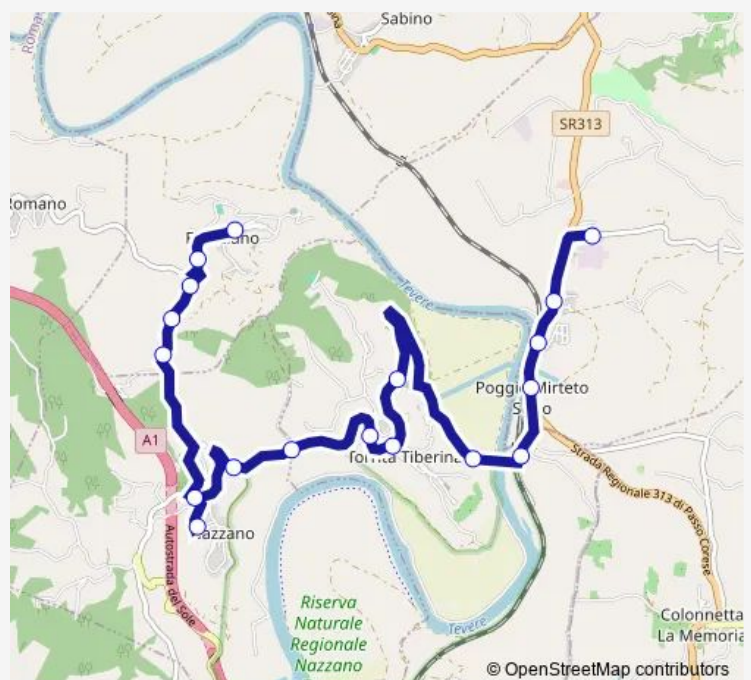

Filacciano | Via Romana, 20 # f10681

Filacciano | Via Nazzano Via Romana # f10612

Filacciano | Via Nazzano Str. Valle # f10613

Filacciano | Saltacpra # f10614

Nazzano | Via Tiberina Via Saltacpra # f10590

Route schedule

Filacciano | Via Leonardi # f10680 — POGGIO MIRTETO
| Capacqua (Deposito) # f7229

Monday —

Tuesday —

Wednesday —

Thursday —

Friday —

Saturday 05:15

Sunday —

Route info

Direction: Filacciano | Via Leonardi # f10680

Stops: 18

Trip Duration: 0 hour 25 min

Filacciano - Capacqua # Pm51a

BusMaps

Bus time schedules and route maps are available in an offline PDF at busmaps.com. Use the busmaps.com website to see live bus times, train schedule or subway schedule, and step-by-step directions for all public transit in Torrita Tiberina