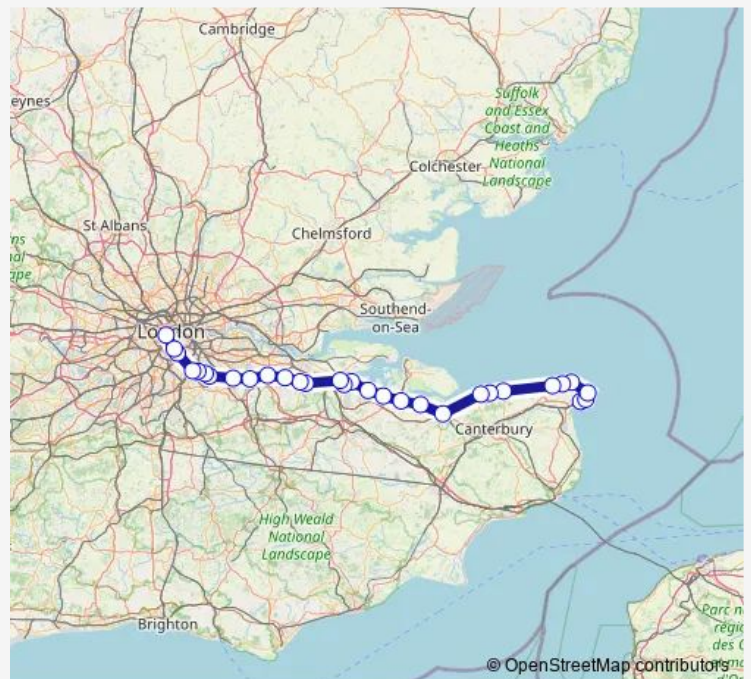

Thursday —

Friday —

Saturday 05:16-21:16

Sunday —

Route info

Direction: Ramsgate

Stops: 24

Trip Duration: 2 hour 24 min

■ Se:Ram->Vic — SE train service from RAM to Vic

Denmark Hill

Brixton

London Victoria

Direction

Ramsgate — London Victoria

25 stops

[Open route schedule](#)