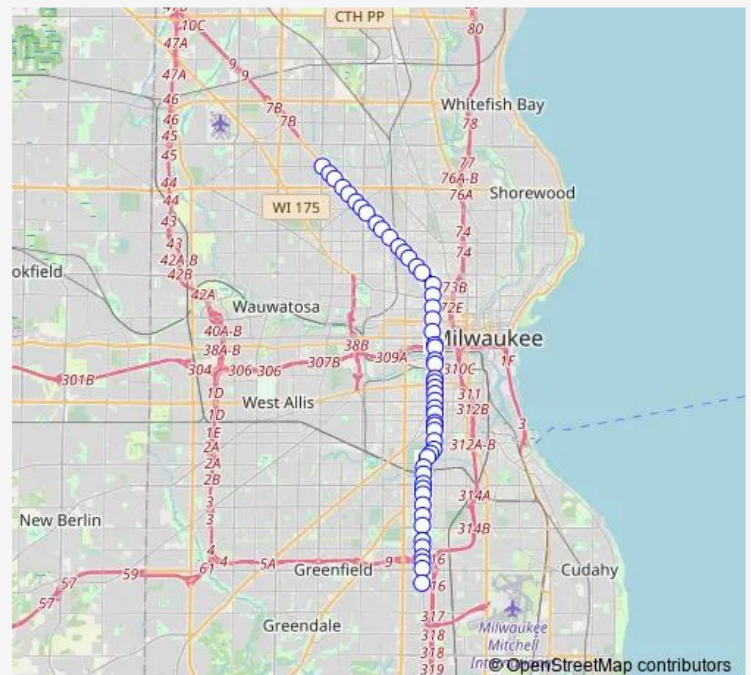

Thursday 06:55

Friday 06:55

Saturday —

Sunday —

Route info

Direction: Congress & Fond DU Lac

Stops: 53

Trip Duration: 0 hour 46 min

■ RR3 — Via Rt 20 & Blueline

Clybourn & N16

N16 & Stpaul

N16 & Canal

S16 & Potawatomi

S16 & Pierce

Cesar Chavez & National

Cesar Chavez & Mineral

S20 & Halsey

Direction

S20 & Halsey — Congress & Fond DU Lac

53 stops

[Open route schedule](#)

S20 & Halsey

S20 & Layton

S20 & S4562

Direction: S20 & Halsey

Stops: 53

Trip Duration: 1 hour 5 min

Cesar Chavez & Scott

Cesar Chavez & Mineral

Cesar Chavez & National

S16 & Pierce

N16 & Canal