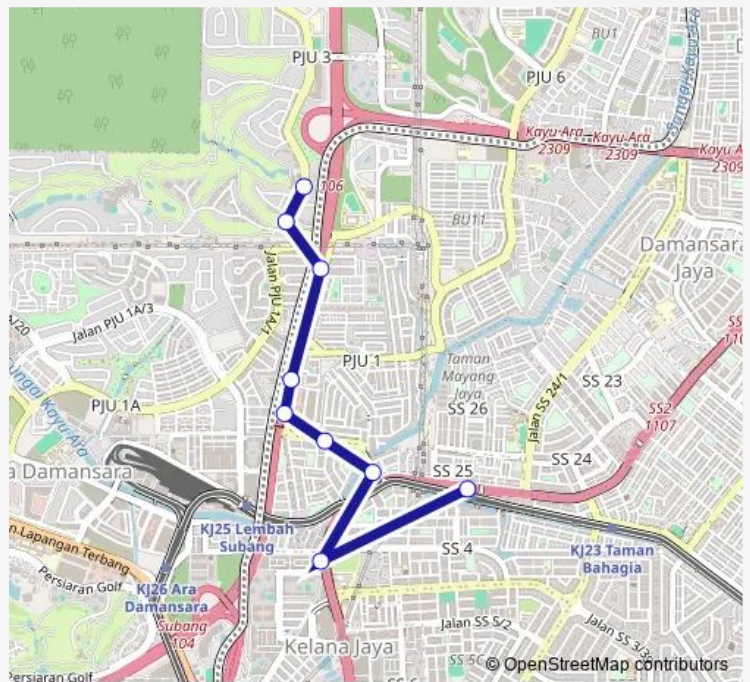

# Bus T622 Stesen LRT Kelana Jaya

[Go to website](#)

**Direction**  
 Stesen LRT Kelana Jaya, Ldp — Menara Luxor, Persiaran Tropicana  
 9 stops  
[Open route schedule](#)

- Stesen LRT Kelana Jaya, Ldp
- Kjmc, Ldp
- Panasonic, Jalan SS 25/23
- Kedai Logam, Jalan SS 25/35
- Dataran Prima 1 (opp.), Jalan Bukit Mayang Emas
- Aman Suria (opp.), Jalan Bukit Mayang Emas
- Simpang Jalan BM 1/10, Jalan Bukit Mayang Emas
- Tropicana Golf Club, Persiaran Tropicana
- Menara Luxor, Persiaran Tropicana

**Route schedule**  
 Stesen LRT Kelana Jaya, Ldp — Menara Luxor, Persiaran Tropicana

Monday	06:00
Tuesday	06:00
Wednesday	06:00
Thursday	06:00
Friday	06:00
Saturday	06:00
Sunday	06:00

**Route info**  
 Direction: Stesen LRT Kelana Jaya, Ldp  
 Stops: 9  
 Trip Duration: 17 hour 0 min

## Direction

Menara Luxor, Persiaran Tropicana — Stesen LRT Kelana Jaya, Ldp

14 stops

[Open route schedule](#)

Menara Luxor, Persiaran Tropicana

Jaya Grocer, Jalan Tropicana Selatan

Pangsapuri Permai, Jalan Tropicana Selatan

## Route info

Direction: Menara Luxor, Persiaran Tropicana

Stops: 14

Trip Duration: 17 hour 0 min

T622 Bus time schedules and route maps are available in an offline PDF at [busmaps.com](https://busmaps.com). Use the [busmaps.com](https://busmaps.com) website to see live bus times, train schedule or subway schedule, and step-by-step directions for all public transit in Petaling Jaya