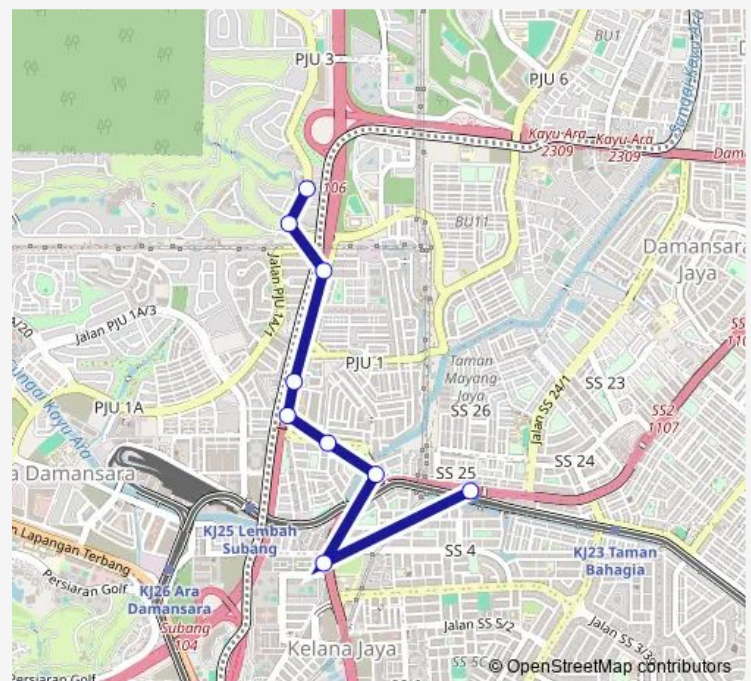

Saturday 06:00

Sunday 06:00

Route info

Direction: Stesen LRT Kelana Jaya, Ldp

Stops: 9

Trip Duration: 17 hour 0 min

■ T622 — Stesen LRT Kelana Jaya

Direction

Menara Luxor, Persiaran Tropicana — Stesen LRT Kelana Jaya, Ldp

14 stops

[Open route schedule](#)

Menara Luxor, Persiaran Tropicana

Jaya Grocer, Jalan Tropicana Selatan

Pangsapuri Permai, Jalan Tropicana Selatan