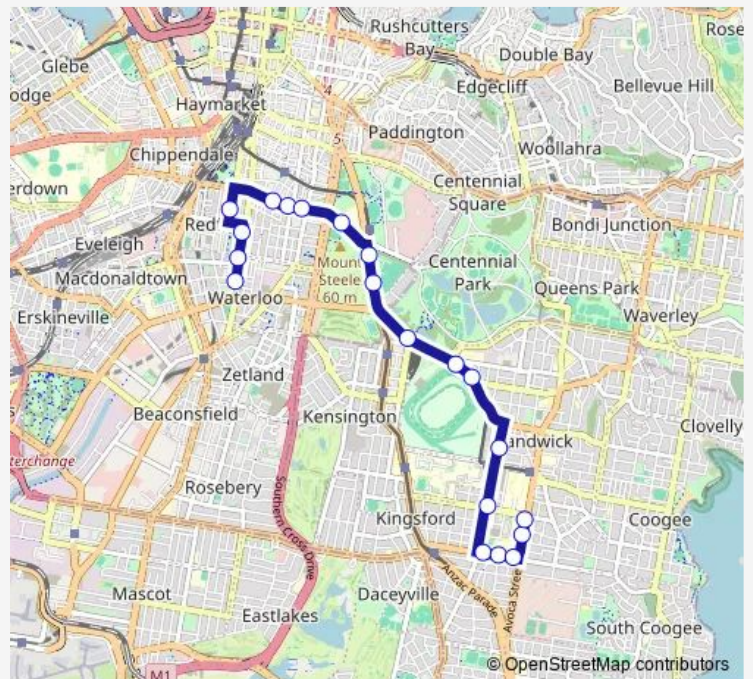

# School Bus 644e Elizabeth and Wellington Sts to Randwick High Schools

[Go to website](#)

**Direction**

Elizabeth St At Wellington St — Randwick Girls High School, Avoca St, Stand A

20 stops

[Open route schedule](#)

- Elizabeth St At Wellington St
- Elizabeth St At Phillip St
- Redfern Park, Elizabeth St
- Chalmers St After Wells St
- Cleveland St At Marlborough St
- Cleveland St At Crown St
- Cleveland St Before Bourke St
- Sydney Boys High School, Cleveland St
- Centennial Parklands Sports Centre, Anzac Pde
- Anzac Pde Before Robertson Rd
- Alison Rd Opp Doncaster Av
- Alison Rd Opp Royal Randwick Racecourse
- Alison Rd Before Cowper St
- Botany St At Arthur St
- Botany St At Barker St
- Paine Reserve, Rainbow St
- Rainbow Street Public School, Rainbow St
- Randwick Boys High School, Rainbow St
- Randwick Boys High School, Avoca St, Stand G
- Randwick Girls High School, Avoca St, Stand A

**Route schedule**

Elizabeth St At Wellington St — Randwick Girls High School, Avoca St, Stand A

Monday	08:14
Tuesday	08:14
Wednesday	08:14
Thursday	08:14
Friday	08:14
Saturday	—
Sunday	—

**Route info**

Direction: Elizabeth St At Wellington St

Stops: 20

Trip Duration: 0 hour 31 min

644e — Elizabeth and Wellington Sts to Randwick High Schools **BusMaps**

644e School Bus time schedules and route maps are available in an offline PDF at [busmaps.com](https://busmaps.com). Use the [busmaps.com](https://busmaps.com) website to see live bus times, train schedule or subway schedule, and step-by-step directions for all public transit in Sydney