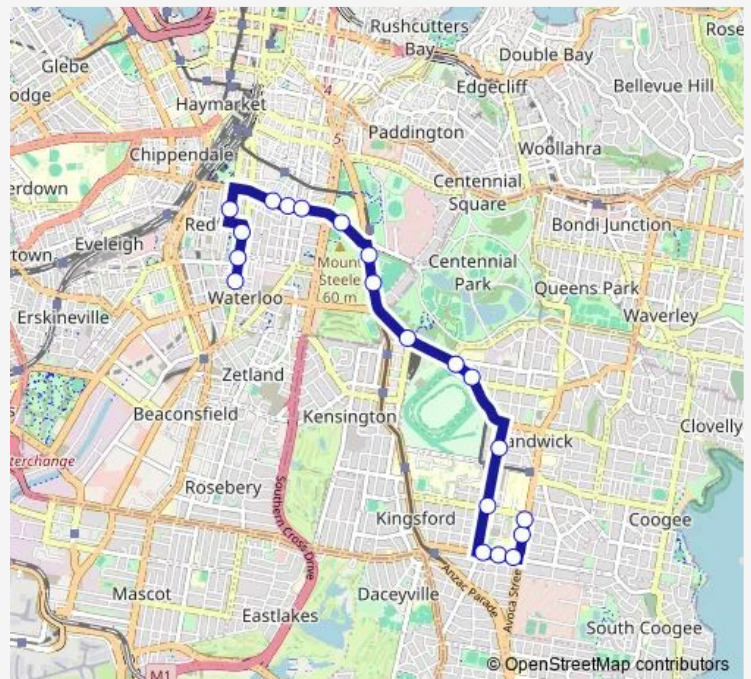

School Bus 644e Elizabeth and Wellington Sts to Randwick High Schools

[Go to website](#)

Direction

Elizabeth St At Wellington St — Randwick Girls High School, Avoca St, Stand A

20 stops

[Open route schedule](#)

- Elizabeth St At Wellington St
- Elizabeth St At Phillip St
- Redfern Park, Elizabeth St
- Chalmers St After Wells St
- Cleveland St At Marlborough St
- Cleveland St At Crown St
- Cleveland St Before Bourke St
- Sydney Boys High School, Cleveland St
- Centennial Parklands Sports Centre, Anzac Pde
- Anzac Pde Before Robertson Rd
- Alison Rd Opp Doncaster Av
- Alison Rd Opp Royal Randwick Racecourse
- Alison Rd Before Cowper St
- Botany St At Arthur St
- Botany St At Barker St
- Paine Reserve, Rainbow St
- Rainbow Street Public School, Rainbow St
- Randwick Boys High School, Rainbow St
- Randwick Boys High School, Avoca St, Stand G
- Randwick Girls High School, Avoca St, Stand A

Route schedule

Elizabeth St At Wellington St — Randwick Girls High School, Avoca St, Stand A

Monday	08:14
Tuesday	08:14
Wednesday	08:14
Thursday	08:14
Friday	08:14
Saturday	—
Sunday	—

Route info

Direction: Elizabeth St At Wellington St

Stops: 20

Trip Duration: 0 hour 31 min

644e — Elizabeth and Wellington Sts to Randwick High Schools **BusMaps**

644e School Bus time schedules and route maps are available in an offline PDF at busmaps.com. Use the busmaps.com website to see live bus times, train schedule or subway schedule, and step-by-step directions for all public transit in Sydney