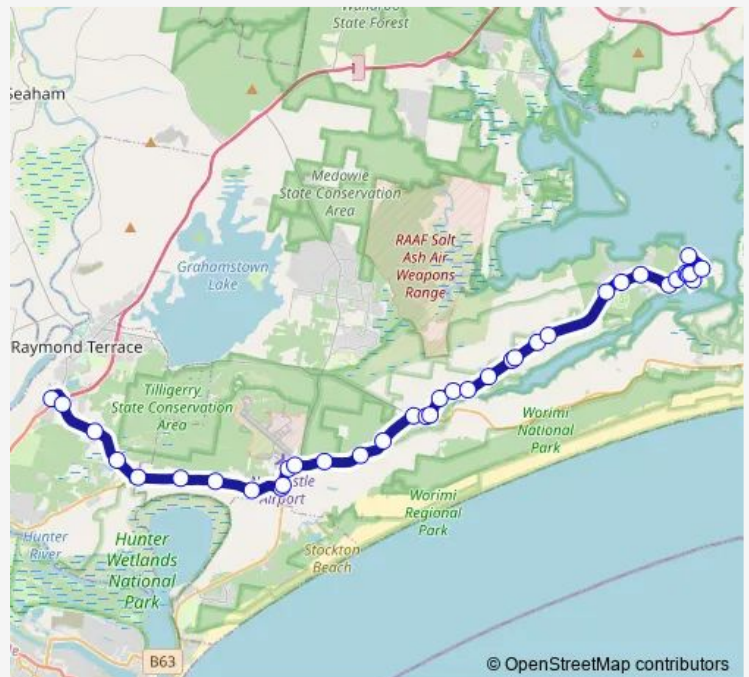

School Bus 1344 Hunter River HS to Tanilba Bay and Lemon Tree Passage

[Go to website](#)

Direction

Hunter River High School, Elkin Av — Meredith Av At Cook Pde

37 stops

[Open route schedule](#)

- Hunter River High School, Elkin Av
- Masonite Rd Opp Archibald Pl
- 187 Masonite Rd
- 90 Masonite Rd
- Cabbage Tree Rd After Masonite Rd
- Cabbage Tree Rd After Barrie Cl
- 306 Cabbage Tree Rd
- Cabbage Tree Rd Opp Windjana Park
- St Saviour's Anglican Church, Cabbage Tree Rd
- Nelson Bay Rd After Cabbage Tree Rd
- Nelson Bay Rd Before Slades Rd
- Nelson Bay Rd Before Medowie Rd
- Banksia Grove Village, Nelson Bay Rd
- Nelson Bay Rd Before Sansom Rd
- Nelson Bay Rd After Sansom Rd
- Nelson Bay Rd After Richardson Rd
- Church Of Christ, Nelson Bay Rd
- Lemon Tree Passage Rd After Nelson Bay Rd
- Lemon Tree Passage Rd At Michael Dr
- 157 Lemon Tree Passage Rd

Route schedule

Hunter River High School, Elkin Av — Meredith Av At Cook Pde

Monday	15:30
Tuesday	15:30
Wednesday	15:30
Thursday	15:30
Friday	15:30
Saturday	—
Sunday	—

Route info

Direction: Hunter River High School, Elkin Av

Stops: 37

Trip Duration: 0 hour 40 min

Lemon Tree Passage Rd At Rookes Rd

333 Lemon Tree Passage Rd

Lemon Tree Passage Rd After Rookes Rd

Lemon Tree Passage Rd Opp Brownes Rd

Lemon Tree Passage Rd Opp Brownes Rd

Lemon Tree Passage Rd After Oyster Cove Rd

Taniba Bay Golf Club, Lemon Tree Passage Rd

Lemon Tree Passage Rd Opp President Wilson Walk

Lemon Tree Passage Rd At Fairlands Rd

Lemon Tree Passage Rd Opp Crawley Av