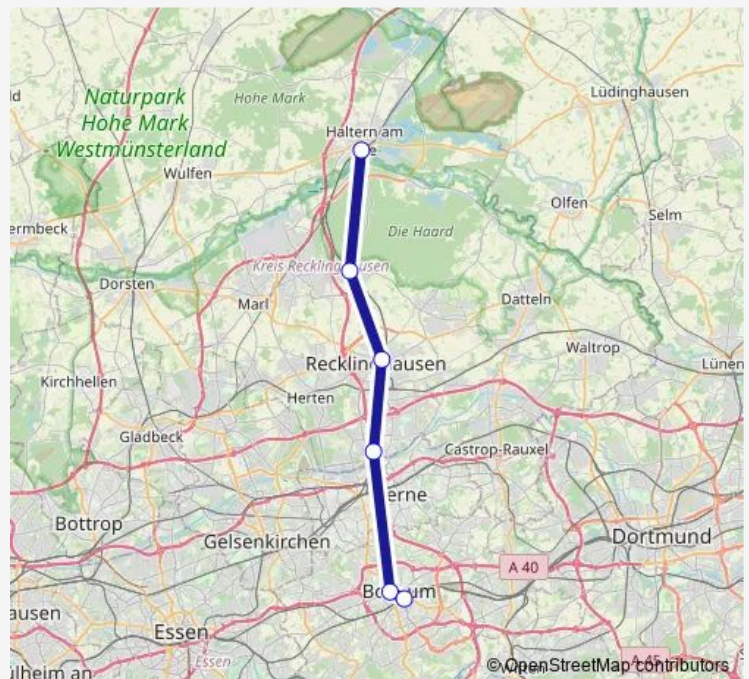

Bochum West

Bochum Hbf (Buddenbergplatz)

### Route schedule

Haltern am See — Bochum Hbf (Buddenbergplatz)

Monday —

Tuesday —

Wednesday —

Thursday —

Friday —

Saturday 20:43-23:43

### Route info

Direction: Haltern am See

Stops: 6

Trip Duration: 1 hour 19 min

■ Re41

BusMaps

**Direction**

Bochum Hbf (Buddenbergplatz) — Haltern am See

6 stops

[Open route schedule](#)

Bochum Hbf (Buddenbergplatz)

Bochum West

Recklinghausen Süd

Recklinghausen Hbf

Marl-Sinsen

Haltern am See