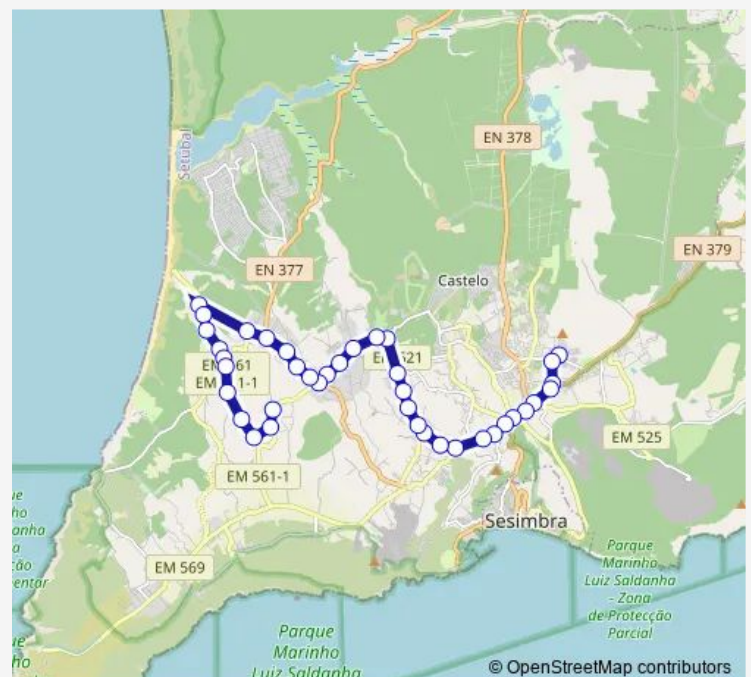

Aiana Cima (X) R Cabaço

Aiana Cima (Fte Café Carioca)

Aiana Cima (X) R Roca

Route schedule

Sampaio (Terminal) — Fornos (Terminal)

Monday	—
Tuesday	—
Wednesday	12:55-16:50
Thursday	12:55-16:50
Friday	12:55-16:50
Saturday	—
Sunday	—

Route info

Direction: Sampaio (Terminal)

Stops: 39

Trip Duration: 0 hour 30 min

■ 234 - Casais DE Sampaio - Aldeia DO Meco

BusMaps

Aiana Cima (Casal Cartilho)

Aiana (X)