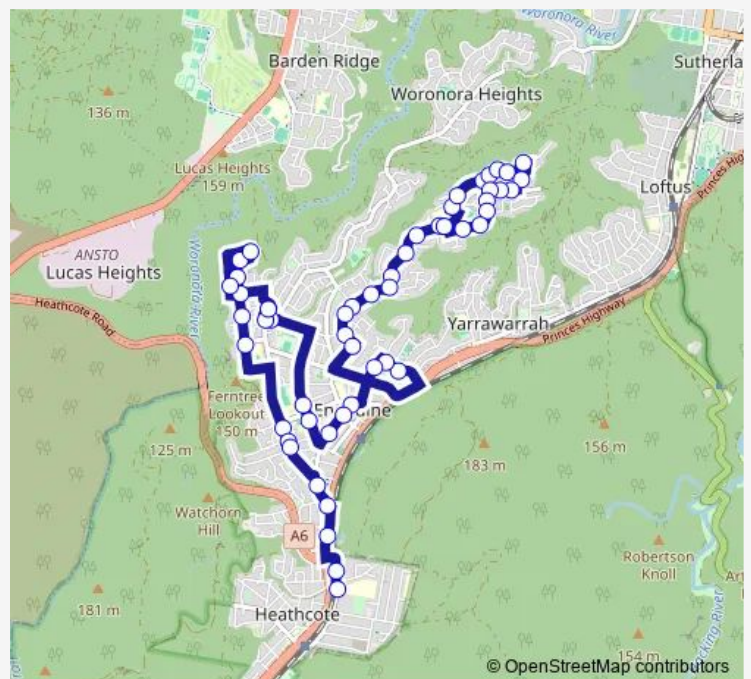

Kingswood Rd Opp Alamein St

Kingswood Rd At Arundel St

Kingswood Rd Opp Lalor Cres

Lantana Rd Opp Lantana Road Reserve

Route schedule

Marton Public School, Kingswood Rd — Wilson Pde Opp Heathcote High School

Monday 07:47

Tuesday 07:47

Wednesday 07:47

Thursday 07:47

Friday 07:47

Saturday —

Sunday —

Route info

Direction: Marton Public School, Kingswood Rd

Stops: 52

Trip Duration: 0 hour 48 min

S323 — Marton PS to Heathcote HS via Engadine

Lantana Rd Opp Gort Rd

Lantana Rd Opp Karamarra Rd

Lantana Rd At Glenview Pl