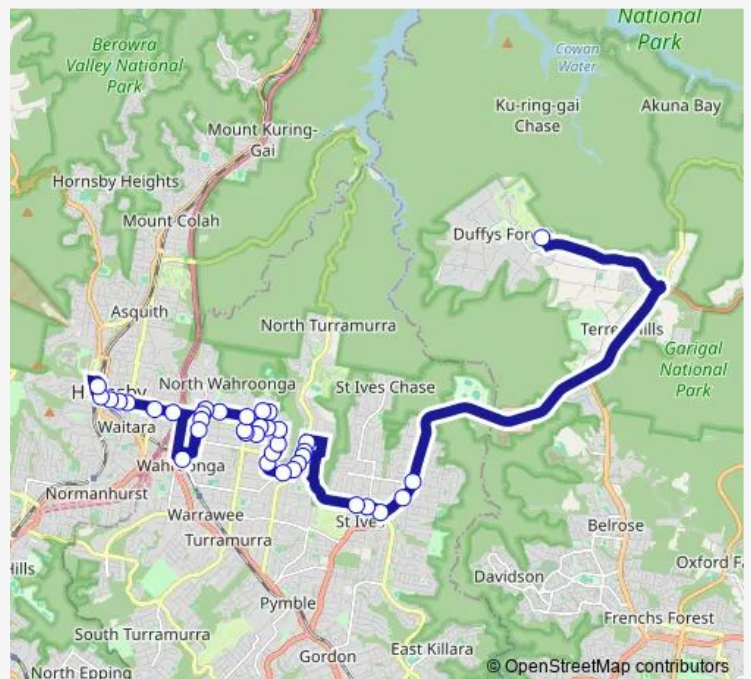

Burns Rd At Trentino Rd

Clissold Rd After Burns Rd

Clissold Rd At Chauvel Cl

Cherrywood Av After Clissold Rd

Cherrywood Av At Hampden Rd

Hampden Av Before Boundary Rd

Westbrook Av After Boundary Rd

Westbrook Av Opp Junction Lane

Route schedule

Northern Beaches Christian School, Echunga Rd — Hornsby Station, Stand E

Monday	15:25
Tuesday	15:25
Wednesday	15:25
Thursday	15:25
Friday	15:25
Saturday	—
Sunday	—

Route info

Direction: Northern Beaches Christian School, Echunga Rd

Stops: 37

Trip Duration: 1 hour 0 min

Kintore St Opp Claude Cameron Grove Park

Kintore St At Eastern Rd

Eastern Rd At Kintore St

Eastern Rd At Carrington Rd

Carrington Rd After Wahroonga Av

Carrington Rd Before Grosvenor St

Grosvenor St Before Junction Rd

Grosvenor St After Junction Rd

Grosvenor St Before Braeside St

Wahroonga Station, Illoura Av

Edgeworth David Av At Woonona Av

Waitara Public School, Edgeworth David Av

Edgeworth David Av Opp Willow Park