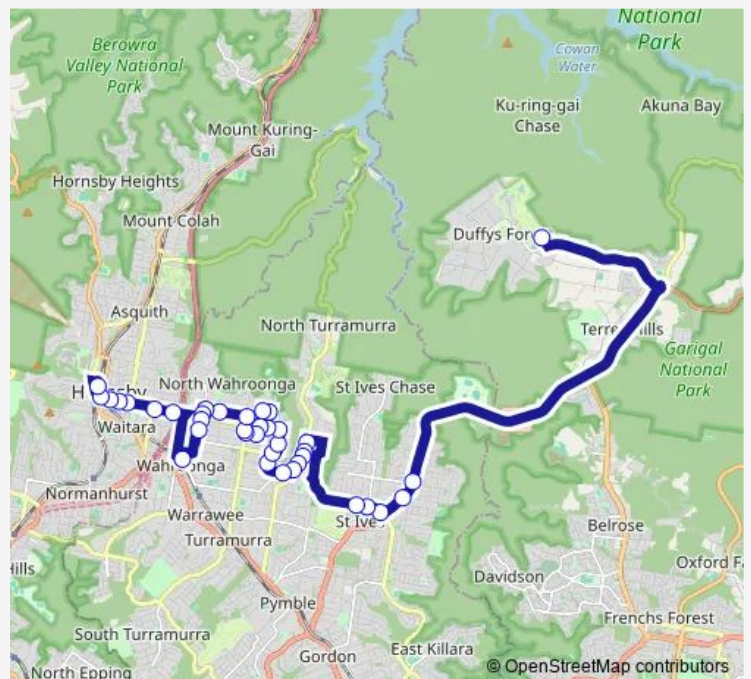

Burns Rd At Trentino Rd

Clissold Rd After Burns Rd

Clissold Rd At Chauvel Cl

Cherrywood Av After Clissold Rd

Cherrywood Av At Hampden Rd

Hampden Av Before Boundary Rd

Westbrook Av After Boundary Rd

Westbrook Av Opp Junction Lane

Route schedule

Northern Beaches Christian School, Echunga Rd — Hornsby Station, Stand E

Monday	15:25
Tuesday	15:25
Wednesday	15:25
Thursday	15:25
Friday	15:25
Saturday	—
Sunday	—

Route info

Direction: Northern Beaches Christian School, Echunga Rd

Stops: 37

Trip Duration: 1 hour 0 min

Kintore St Opp Claude Cameron Grove Park

Kintore St At Eastern Rd

Eastern Rd At Kintore St

Eastern Rd At Carrington Rd

Carrington Rd After Wahroonga Av

Carrington Rd Before Grosvenor St

Grosvenor St Before Junction Rd

Grosvenor St After Junction Rd

Grosvenor St Before Braeside St

Wahroonga Station, Illoura Av

Edgeworth David Av At Woonona Av

Waitara Public School, Edgeworth David Av

Edgeworth David Av Opp Willow Park