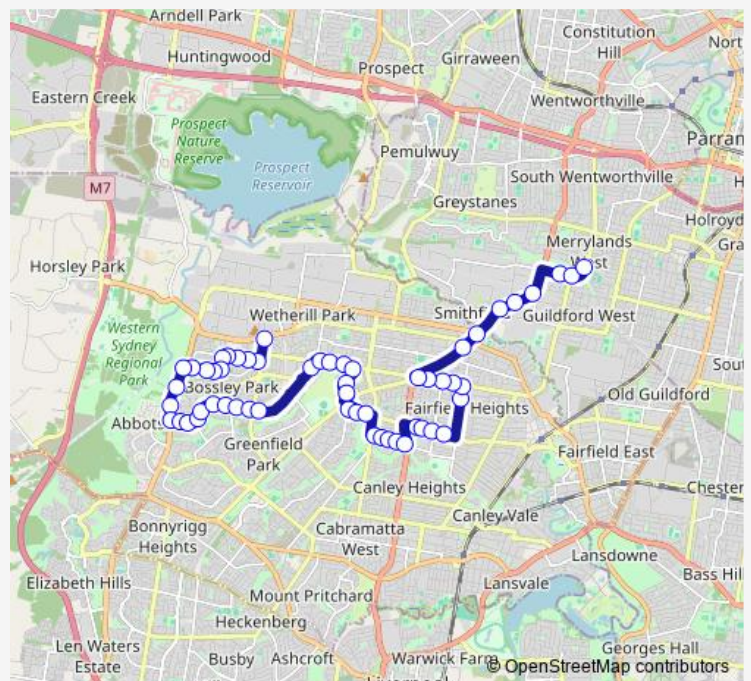

Monday 07:46

Tuesday 07:46

Wednesday 07:46

Thursday 07:46

Friday 07:46

Saturday —

Sunday —

Route info

Direction: Mimosa Rd At Naman Cl

Stops: 56

Trip Duration: 0 hour 51 min

9001 — Bossley Park to Canal T-Way

Prairie Vale Rd At Mimosa Rd

Prairievale Public School, Prairie Vale Rd

Prairie Vale Rd Opp Fairfield Hosp

Polding St Before Dickens Rd

Polding St Opp Fairfield Hospital

Polding St At Mary St

Corio Rd Opp Revingstone St

Corio Rd Opp Power St

Beavors St Opp Fairfield Golf Course

Mary Mackillop College Bus Bay

Hamilton Rd Opp Fairfield West Park

Hamilton Rd Opp Currey Pl

Thorney Rd Opp Goodacre Av

Thorney Rd At Harpur St

Thorney Rd Before Hambly St

Thorney Rd At Hambly St

Thorney Rd Before New Cambridge St

Hamilton Rd After Nangar St

Hamilton Rd At Rawson Rd