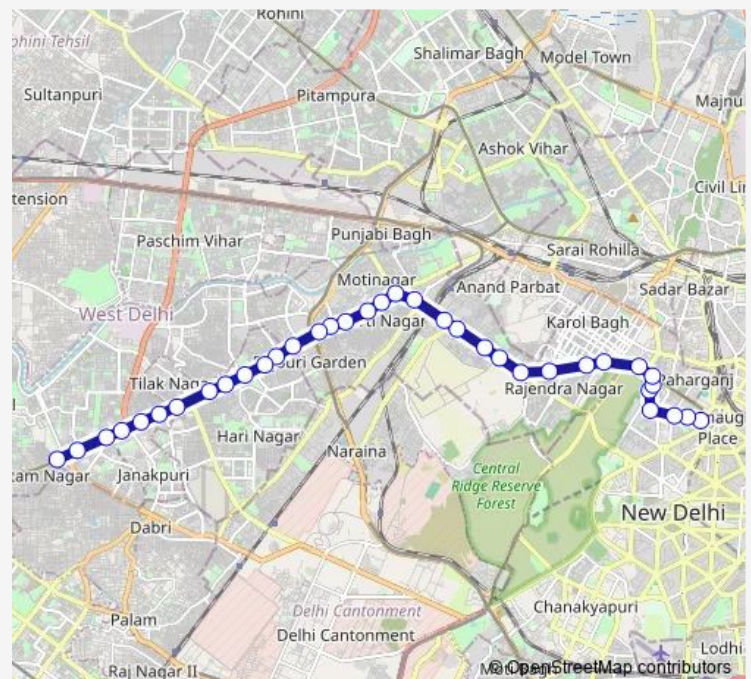

### Route schedule

Shivaji Stadium Terminal — Uttam Nagar Terminal

Monday 09:00-20:00

Tuesday 09:00-20:00

Wednesday 09:00-20:00

Thursday 09:00-20:00

Friday 09:00-20:00

Saturday 09:00-20:00

### Route info

Direction: Shivaji Stadium Terminal

Stops: 36

Trip Duration: 1 hour 8 min

859aup

BusMaps

Bali Nagar

Raja Garden