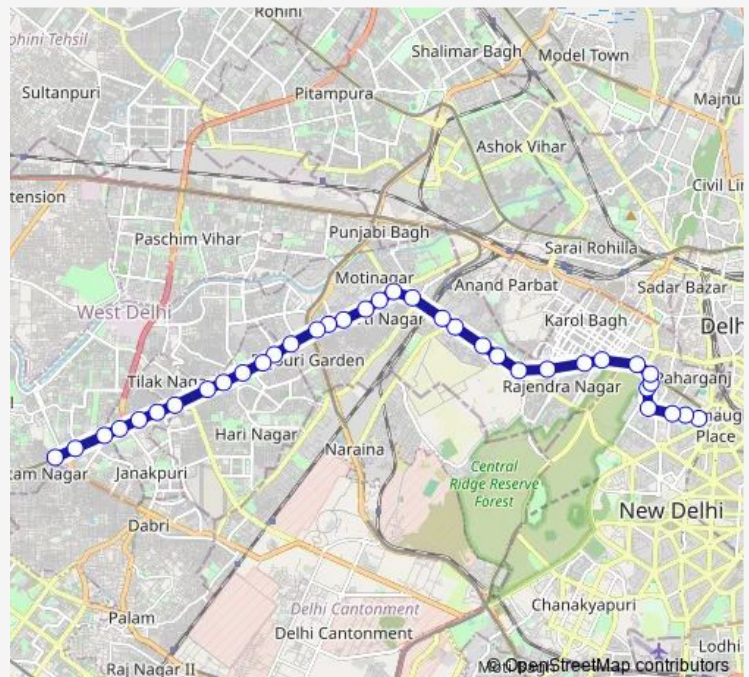

Route schedule

Shivaji Stadium Terminal — Uttam Nagar Terminal

Monday	09:00-20:00
Tuesday	09:00-20:00
Wednesday	09:00-20:00
Thursday	09:00-20:00
Friday	09:00-20:00
Saturday	09:00-20:00
Sunday	09:00-20:00

Route info

Direction: Shivaji Stadium Terminal

Stops: 36

Trip Duration: 1 hour 8 min

859aup

BusMaps

Bali Nagar

Raja Garden