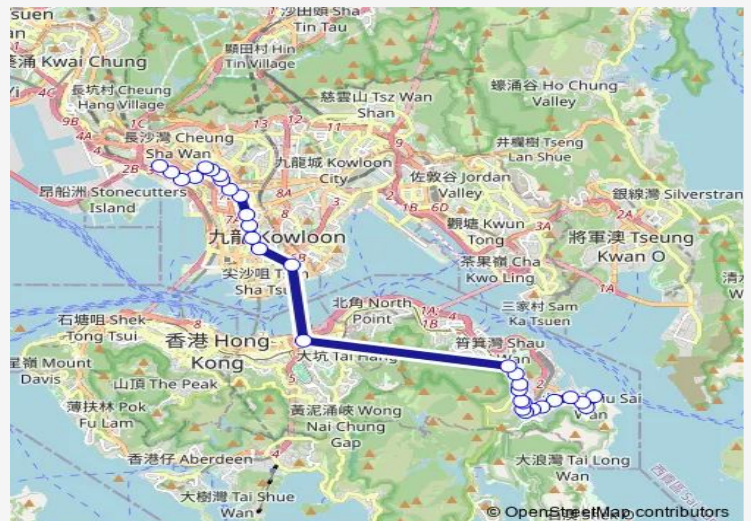

[Ctb] Camp Street, Castle Peak Road[[Kmb+Ctb] Camp Street/
Camp Street, Castle Peak Road[[Kmb] Camp Street

[Kmb+Ctb] Cheung SHA WAN Government Office/
Cheung SHA WAN Government Offices, YEN Chow Street[[Kmb] Cheung SHA WAN Government Offices

[Ctb] PEI HO Street, Cheung SHA WAN Road[[Kmb+Ctb] PEI HO Street Sham Shui PO/
Pei HO Street, Cheung SHA WAN Road[[Kmb] PEI HO Street Sham Shui Po

[Ctb] Maple Street, Cheung SHA WAN Road[[Kmb+Ctb] Maple Street Sham Shui PO/
Maple Street, Cheung SHA WAN Road[[Kmb] Maple Street Sham Shui Po

[Ctb] Prince Edward Station, Nathan Road[[Kmb+Ctb] Prince Edward Station/
Prince Edward Station, Nathan Road[[Kmb] Prince Edward Station

Route schedule

[Kmb+Ctb] Cheung SHA WAN (Sham Mong Road) BUS Terminus/
Cheung SHA WAN (Sham Mong Road)[[Kmb] Cheung SHA WAN (Sham Mong Road) BUS Terminus — [Ctb] SIU SAI WAN (Island Resort)[[Kmb+Ctb] Island Resort BUS Terminus/
Siu SAI WAN (Island Resort)

Monday	00:10-03:55
Tuesday	00:10-03:55
Wednesday	00:10-03:55
Thursday	00:10-03:55
Friday	00:10-03:55
Saturday	00:10-03:55
Sunday	00:10-03:55

Route info

Direction: [Kmb+Ctb] Cheung SHA WAN (Sham Mong Road) BUS Terminus/
Cheung SHA WAN (Sham Mong Road)[[Kmb] Cheung SHA WAN (Sham Mong Road) BUS Terminus

Stops: 40

Trip Duration: 1 hour 11 min

N118 — Cheung SHA WAN (Sham Mong Road) - SIU SAI WAN (Island Resort)