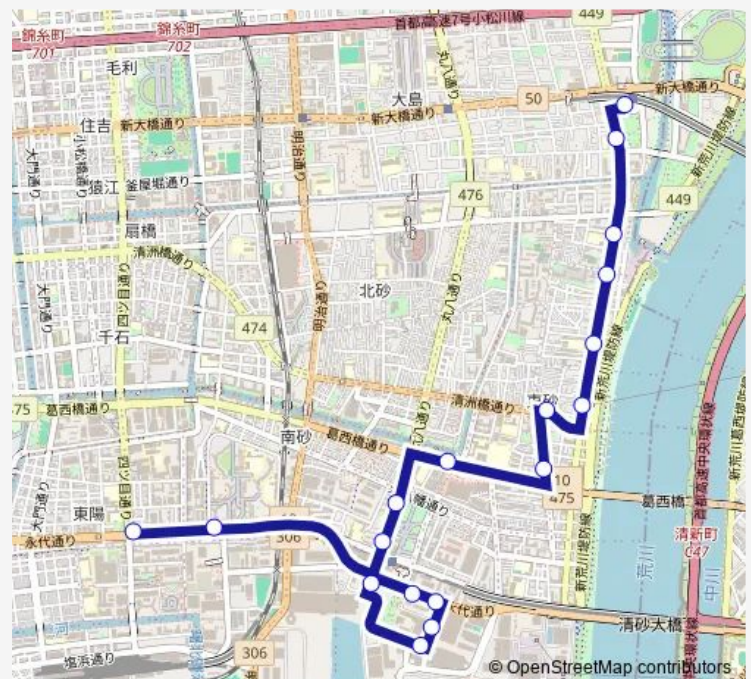

### Route schedule

東陽町駅前 — 東大島駅前

Monday 08:10-17:23

Tuesday 08:10-17:23

Wednesday 08:10-17:23

Thursday 08:10-17:23

Friday 08:10-17:23

Saturday 08:10-17:13

Sunday 09:25-17:13

### Route info

Direction: 東陽町駅前

Stops: 18

Trip Duration: 0 hour 30 min

## Route info

Direction: 東大島駅前

Stops: 20

Trip Duration: 0 hour 30 min

陽 2 0 Bus time schedules and route maps are available in an offline PDF at busmaps.com. Use the busmaps.com website to see live bus times, train schedule or subway schedule, and step-by-step directions for all public transit in Tokyo