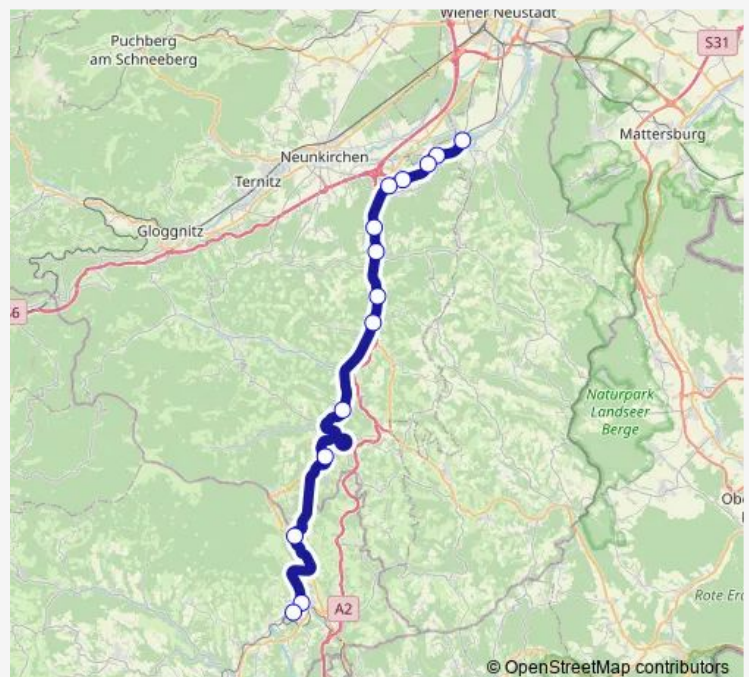

Wednesday 23:43

Thursday 23:43

Friday 23:07-23:43

Saturday 00:05-23:43

Sunday 00:05-23:43

Route info

Direction: Bad Erlach Bahnhof

Stops: 14

Trip Duration: 0 hour 56 min

■ 520-N

520-N Rail time schedules and route maps are available in an offline PDF at busmaps.com. Use the busmaps.com website to see live bus times, train schedule or subway schedule, and step-by-step directions for all public transit in Seebenstein