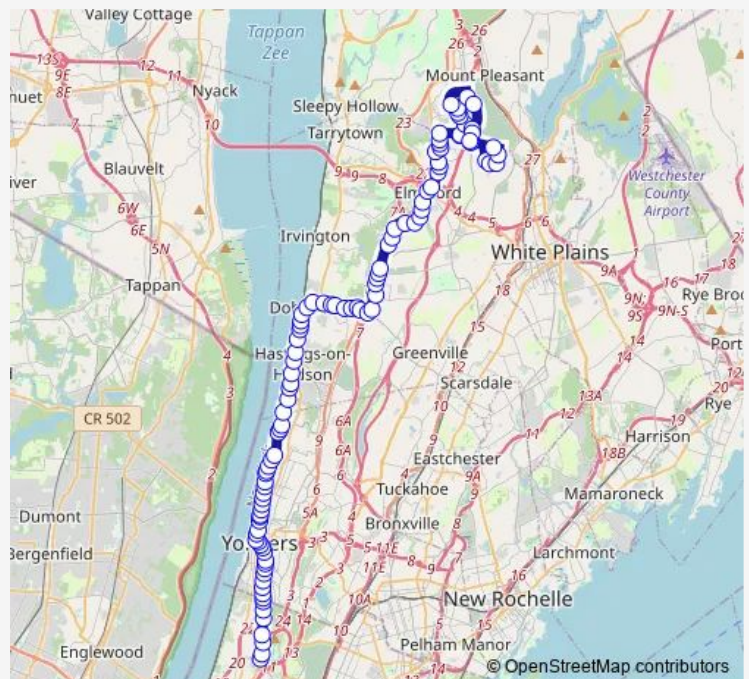

Wednesday 05:41-23:25

Thursday 05:41-23:25

Friday 05:41-23:25

Saturday 07:05-21:31

Sunday 07:44-21:36

Route info

Direction: Westchester Comm College LOT 4

Stops: 104

Trip Duration: 1 hour 28 min

0001 — 1 - College-Tarrytown-White Plains

275 Clearbrook Rd

Clearbrook RD @ Hunter La

SAW Mill River RD @ Executive Blvd

SAW Mill River RD @ Sams Club

SAW Mill River RD @ Warehouse La