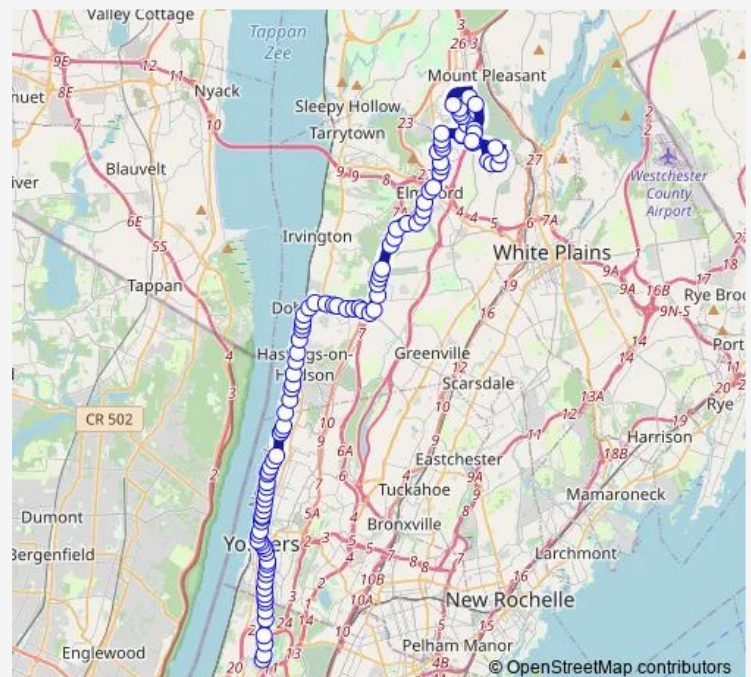

### Route schedule

Broadway @ W 242nd St — EJ Conroy DR @ Main St

Monday 06:00-17:08

Tuesday 06:00-17:08

Wednesday 06:00-17:08

Thursday 06:00-17:08

Friday 06:00-17:08

Saturday 08:00-17:10

### Route info

Direction: Broadway @ W 242nd St

Stops: 92

Trip Duration: 1 hour 31 min

0001 — 1 - College-Tarrytown-White Plains

Warburton AVE @ Manor House Sq

Warburton AVE @ Quincy Pl

Warburton AVE @ Ashburton Ave