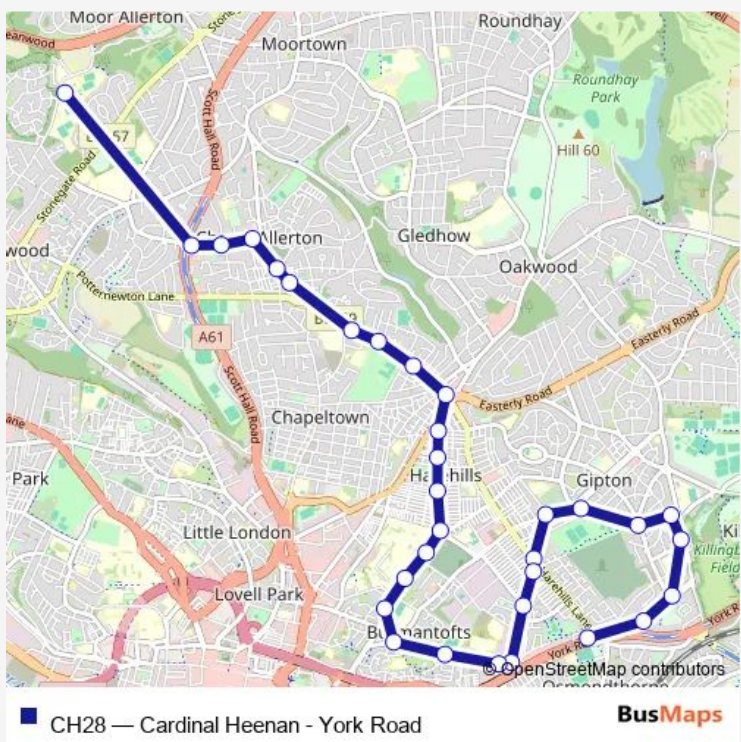

Bus CH28 Cardinal Heenan - York Road

[Go to website](#)

Direction
 Shaftesbury Jct B — Cardinal Heenan Turning Circle
 32 stops
[Open route schedule](#)

- Shaftesbury Jct B
- Gipton Approach York Road
- South Farm Road
- Wykebeck Valley Rd Coldcotes Grove
- Coldcotes Drive
- Coldcotes Circus
- Harehills Park
- Foundry Place
- Harehills Ln Lupton Avenue
- Lupton Ave Harehills Lane
- Lupton Avenue Nowell Mount
- Lupton Ave Torre Lane
- Torre Road
- Torre Road
- Torre Road
- Lincoln Green Road
- Bexley Wing
- St James's Hospital
- Ashley Road
- Conway View
- Harehills Place

Route schedule
 Shaftesbury Jct B — Cardinal Heenan Turning Circle

Monday	07:49
Tuesday	07:49
Wednesday	07:49
Thursday	07:49
Friday	07:49
Saturday	—
Sunday	—

Route info
 Direction: Shaftesbury Jct B
 Stops: 32
 Trip Duration: 0 hour 41 min

Stainbeck Ln Wensley Drive

Stainbeck Lane Scott Hall Rd

Cardinal Heenan Turning Circle

Direction

Cardinal Heenan Turning Circle — Shaftesbury Jct A

30 stops

[Open route schedule](#)

Cardinal Heenan Turning Circle

Sunday —

Route info

Direction: Cardinal Heenan Turning Circle

Stops: 30

Trip Duration: 0 hour 41 min

Wykebeck Valley Rd Coldcotes Grove

Wykebeck Valley Road

Gipton Approach York Road