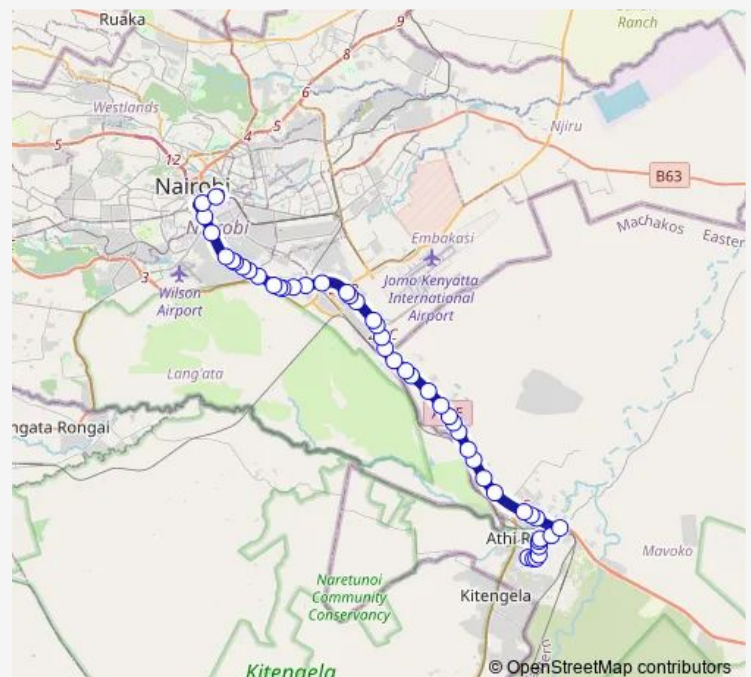

Thursday 06:00

Friday 06:00

Saturday 06:00

Sunday 06:00

Route info

Direction: Easy Coach/Uchumi

Stops: 40

Trip Duration: 1 hour 13 min