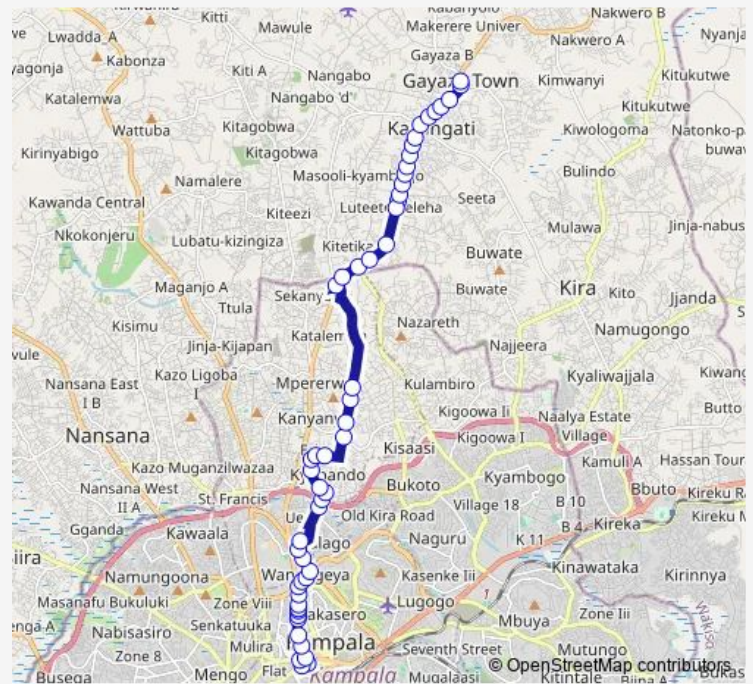

Petro Fuel Station (Bombo Rd)

Ymca

Wandegeya Police Station - Roundabout

Wandegeya - Ntinda Taxi (Nkiizi Rd)

Ministry of Public Service (Haji Musa Kasule Rd)

Mulago Roundabout

Mulago Hospital (Yusuf Lule Rd)

Mulago Roundabout

Mulago Taxi Park

Maama Day Care Centre

Nsooba Kyebando Rd Overpass

Route schedule

Kampala Old Taxi Park — Gayaza Park

Monday 06:30-19:00

Tuesday 06:30-19:00

Wednesday 06:30-19:00

Thursday 06:30-19:00

Friday 06:30-19:00

Saturday 06:30-19:00

Sunday 06:30-19:00

Route info

Direction: Kampala Old Taxi Park

Stops: 52

Trip Duration: 1 hour 22 min

Ic017 — Gayaza Taxi Park-Old Taxi Park

Kyebando Nsooba

Teaching World Church

Glorious Nursery School

Winterland Primary School

Erisa Road

Roselyn Care Clinic (Erisa Road)