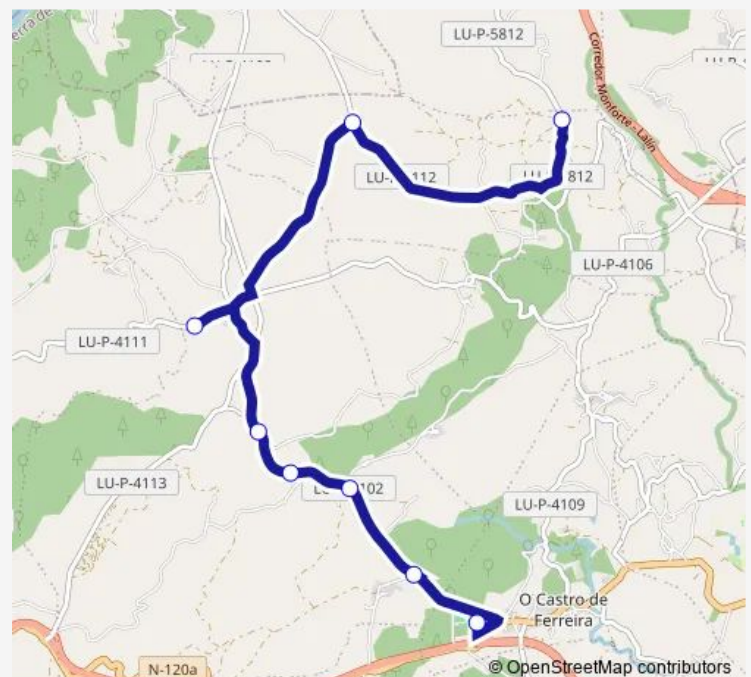

Costa de Eire

San Xulian dársena

Barrio DE Eire

Cruce Ferreiroa (Dársena)

Ceip Monte Baliño

Route schedule

Remesar — Ceip Monte Baliño

Monday 09:15

Tuesday 09:15

Wednesday 09:15

Thursday 09:15

Friday 09:15

Saturday —

Sunday —

Route info

Direction: Remesar

Stops: 8

Trip Duration: 0 hour 18 min

■ Xg743007 — Ceip Monte Baliño-Remesar

BusMaps

Xg743007 Bus time schedules and route maps are available in an offline PDF at busmaps.com. Use the busmaps.com website to see live bus times, train schedule or subway schedule, and step-by-step directions for all public transit in Panton