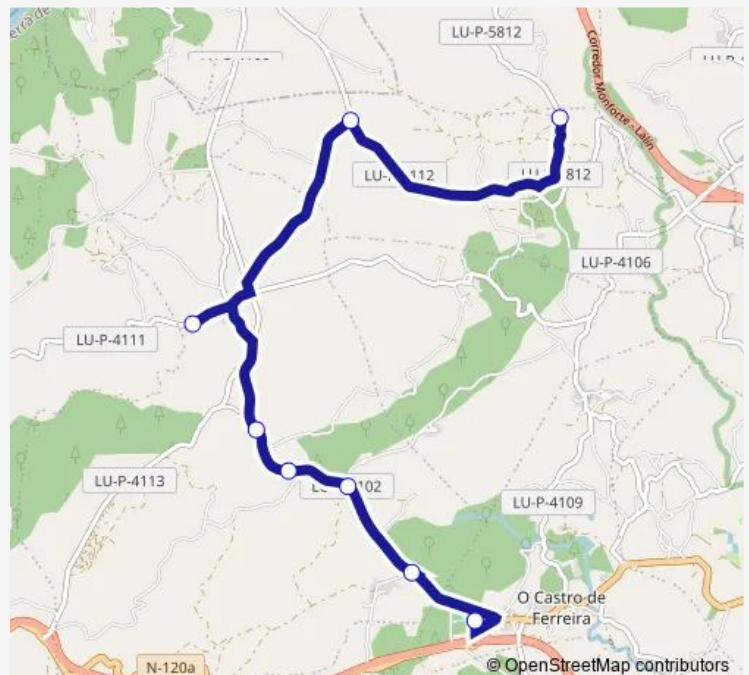

San Xulian dársena

Barrio DE Eire

Cruce Ferreiroa (Dársena)

Ceip Monte Baliño

Route schedule

Remesar — Ceip Monte Baliño

Monday 09:15

Tuesday 09:15

Wednesday 09:15

Thursday —

Friday 09:15

Saturday —

Sunday —

Route info

Direction: Remesar

Stops: 8

Trip Duration: 0 hour 18 min

■ XG743007 — Ceip Monte Baliño-Remesar

XG743007 Bus time schedules and route maps are available in an offline PDF at busmaps.com. Use the busmaps.com website to see live bus times, train schedule or subway schedule, and step-by-step directions for all public transit in Pantou