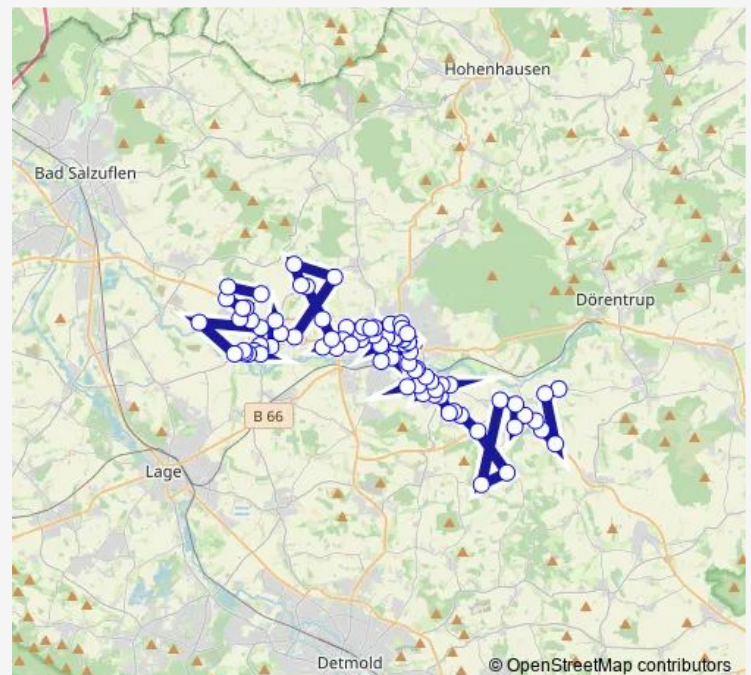

Le-Brake, Schiefe Breite

Le-Brake, Wilhelmsburg

Le-Brake, Markt

Route schedule

Le-Lütte, Plögerweg — Le-Trophagen, Heidensche Str

Monday 19:45-21:45

Tuesday 19:45-21:45

Wednesday 19:45-21:45

Thursday 19:45-21:45

Friday 19:45-23:45

Saturday 16:45-23:45

Sunday 08:45-21:45

Route info

Direction: Le-Lütte, Plögerweg

Stops: 74

Trip Duration: 0 hour 30 min

■ Ast2

BusMaps

© OpenStreetMap contributors

Le-Brake, Danziger Straße

Le-Brake, Ewerbeckstraße

Le-Brake, Wasserfurche

Le-Brake, Innov. Campus Süd

Le-Brake, Mitte