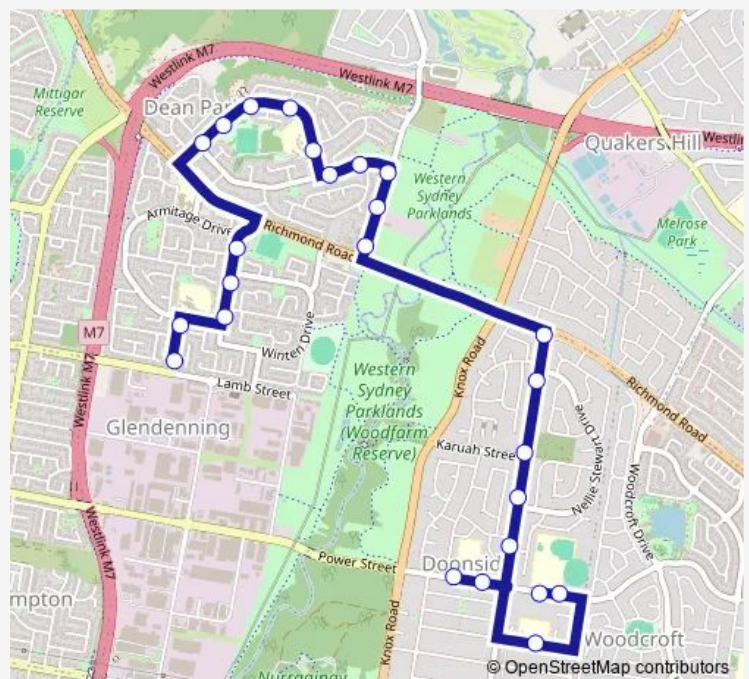

St John Vianney School

Power St - Opp.No.10 (Doonside Hs)

Power St - No.20 (Opp.Doonside Hs)

Hill End Rd Opp Gwyn St

Hill End Rd Opp Nellie Stewart Dr

Hill End Rd At Karuah St

Hill End Rd Before Delaney Dr

Hill End Rd At Richmond Rd

St Elizabeth Nursing Home, Symonds Rd

31 Symonds Rd

Symonds Rd At Hoyle Dr

Hoyle Dr After Wayne St

Hoyle Dr Opp Mallory St

William Dean Public School Yarramundi Dr

Yarramundi Dr Opp Books St

Yarramundi Dr Opp Nathan Cres

Yarramundi Dr Opp Durward St

Yarramundi Dr At Hoyle Dr

Doonside Hawks Soccer Club, Golding Dr

Route schedule

Crawford Ps — Adrienne St At Marin PI

Monday	15:23
Tuesday	15:23
Wednesday	15:23
Thursday	15:23
Friday	15:23
Saturday	—
Sunday	—

Route info

Direction: Crawford Ps

Stops: 25

Trip Duration: 0 hour 23 min

6572 — Crawford PS to Adrienne St at Marin PI

Golding Dr After Winten Dr

Golding Dr After Linde Rd

Adrienne St After Armitage Dr