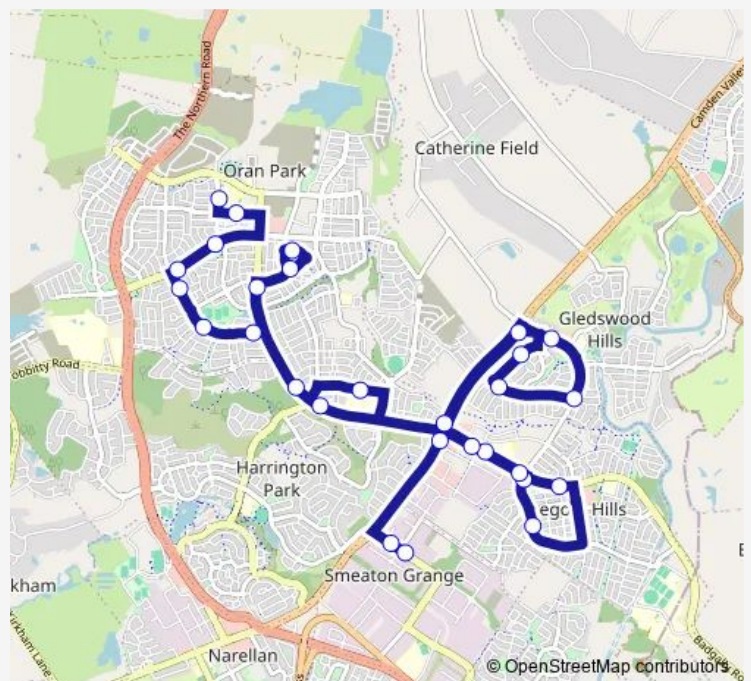

School Bus 6572 Oran Park PS to Gledswood Hills

[Go to website](#)

Direction

Oran Park Public School, South Cct — Anderson Rd After Dunn Rd

28 stops

[Open route schedule](#)

- Oran Park Public School, South Cct
- Oran Park High School, Podium Way
- Peter Brock Dr After South Cct
- Peter Brock Dr Before Skaife St
- Skaife St At Morris St
- Skaife St After Lowndes Dr
- Skaife St After Smith St
- Oran Park Anglican College, Shannon Way
- Redman Grange At Central Av
- Oran Park Dr After Central Av
- Oran Park, Oran Park Dr
- Oran Park Dr Opp Harrington Pkwy
- St Benedicts And St Justins Schools, Hollows Dr
- Camden Valley Way After Oran Park Dr
- The Hermitage Way Opp The Country Club
- Chisholm Park, The Hermitage Way
- Fairbank Dr Before Lillydale Av
- Lillydale Av At Rochford Rd
- Camden Valley Way Opp Springfield Rd
- Gregory Hills Dr Opp Gregory Hills Hotel
- Donovan Bvd At Gregory Hills Dr

Route schedule

Oran Park Public School, South Cct — Anderson Rd After Dunn Rd

Monday	15:17
Tuesday	15:17
Wednesday	15:17
Thursday	15:17
Friday	—
Saturday	—
Sunday	—

Route info

Direction: Oran Park Public School, South Cct

Stops: 28

Trip Duration: 0 hour 59 min

6572 — Oran Park PS to Gledswood Hills

Marcellin Park, Donovan Park

Thomas Donovan Reserve, Gregory Hills Dr

Gregory Hills Dr After Donovan Bvd

Gregory Hills After Central Hills Dr

Camden Valley Way After Gregory Hills Dr

Anderson Rd After Simpson Cl

Anderson Rd After Dunn Rd

6572 School Bus time schedules and route maps are available in an offline PDF at busmaps.com. Use the busmaps.com website to see live bus times, train schedule or subway schedule, and step-by-step directions for all public transit in Liverpool