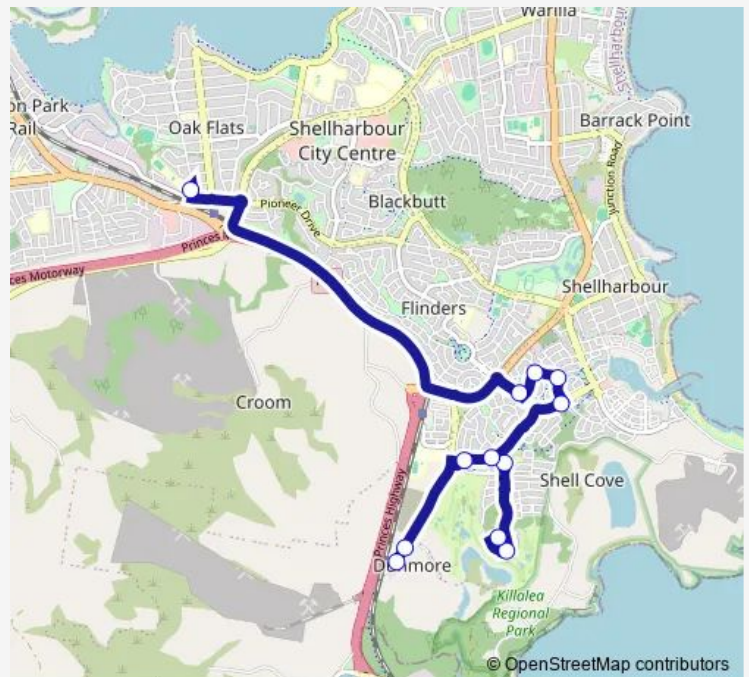

Southern Cross Bvd After Killalea Dr

Southern Cross Bvd At Mornington Ct

Dunmore Rd After Buckleys Rd

21 Dunmore Rd

Route schedule

Corpus Christi High School, School Grounds, Moore St — 21 Dunmore Rd

Monday 15:30

Tuesday 15:30

Wednesday 15:30

Thursday 15:30

Friday 15:30

Saturday —

Sunday —

Route info

Direction: Corpus Christi High School, School Grounds, Moore St

Stops: 12

Trip Duration: 0 hour 25 min

Direction

Dunmore (Shellharbour) Station, Dunmore Rd — Corpus Christi High School, School Grounds, Moore St

16 stops

[Open route schedule](#)

Dunmore (Shellharbour) Station, Dunmore Rd

Thursday 08:03

Friday 08:03

Saturday —

Sunday —

Route info

Direction: Dunmore (Shellharbour) Station, Dunmore Rd

Stops: 16

Trip Duration: 0 hour 32 min