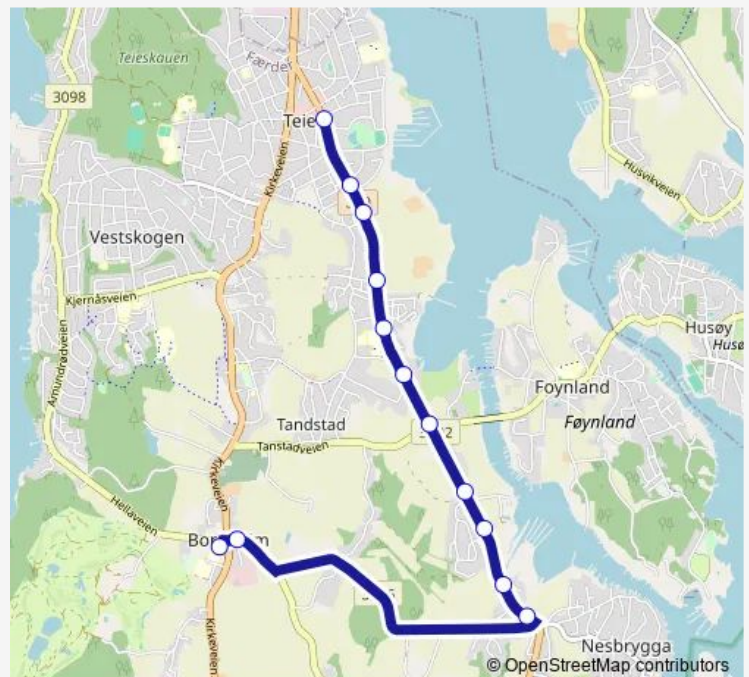

School Bus 1696 Borgheim-Teie

[Go to website](#)

Direction

Borgheim ungdomsskole — Teie torv

13 stops

[Open route schedule](#)

Borgheim ungdomsskole

Borgheim

Hjemseng

Bugården

Bruaskauen

Ekenesstokken

Ekeneskrysset

Øhrebekken

Øhre øvre

Skjæret

Hjertnes

Bekkeveien

Teie torv

Route schedule

Borgheim ungdomsskole — Teie torv

Monday 15:00

Tuesday —

Wednesday —

Thursday —

Friday —

Saturday —

Sunday —

Route info

Direction: Borgheim ungdomsskole

Stops: 13

Trip Duration: 0 hour 15 min

1696 — Borgheim-Teie