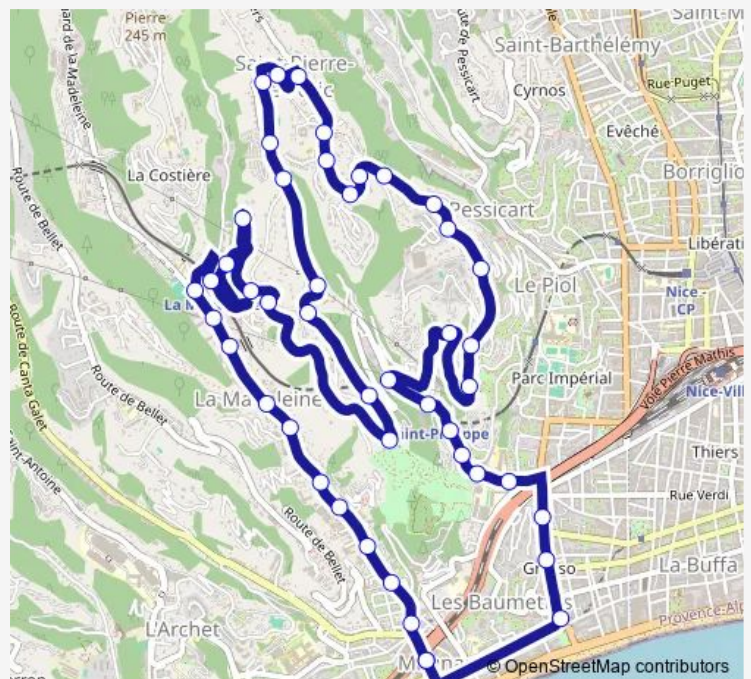

Thursday 08:55-16:45

Friday 08:55-16:45

Saturday —

Sunday —

Route info

Direction: Magnan

Stops: 46

Trip Duration: 0 hour 45 min

75d — Magnan (par Madeleine) – Magnan (par St-Pierre-de-Féric) **BusMaps**

Raccourci Corniche

Barralis

Ecole Saint-Pierre

Saint-Pierre-de-Féric

Escalier / Saint-Pierre

Maternelle

Les Palmiers / Saint-Pierre

Grosso Cum

Magnan

Direction

Magnan — Magnan

65 stops

[Open route schedule](#)

Magnan

Grosso Cum