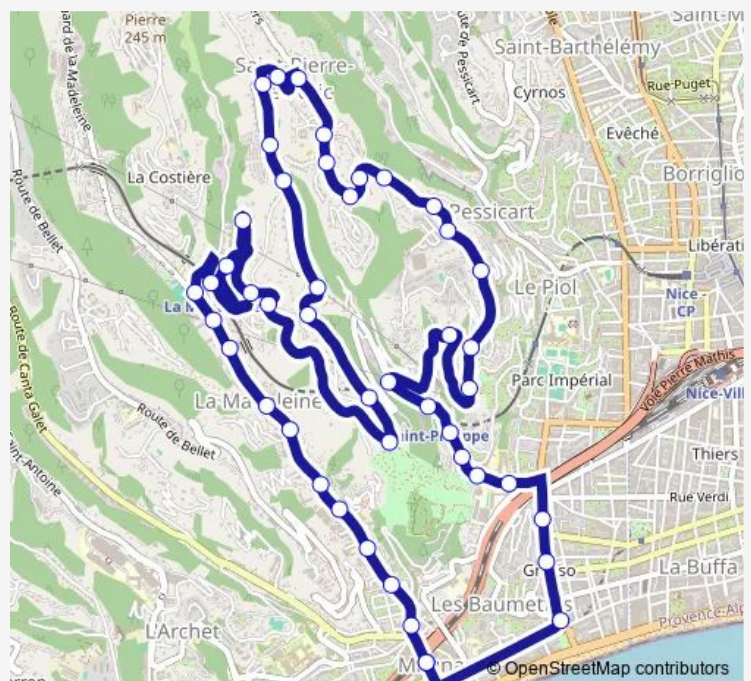

### Route schedule

Magnan — Magnan

Monday 08:55-16:45

Tuesday 08:55-16:45

Wednesday 08:55-16:45

Thursday 08:55-16:45

Friday 08:55-16:45

Saturday —

### Route info

Direction: Magnan

Stops: 46

Trip Duration: 0 hour 45 min

75D — Magnan (par Madeleine) – Magnan (par St-Pierre-de-Féric)

Raccourci Corniche

Barralis

Ecole Saint-Pierre