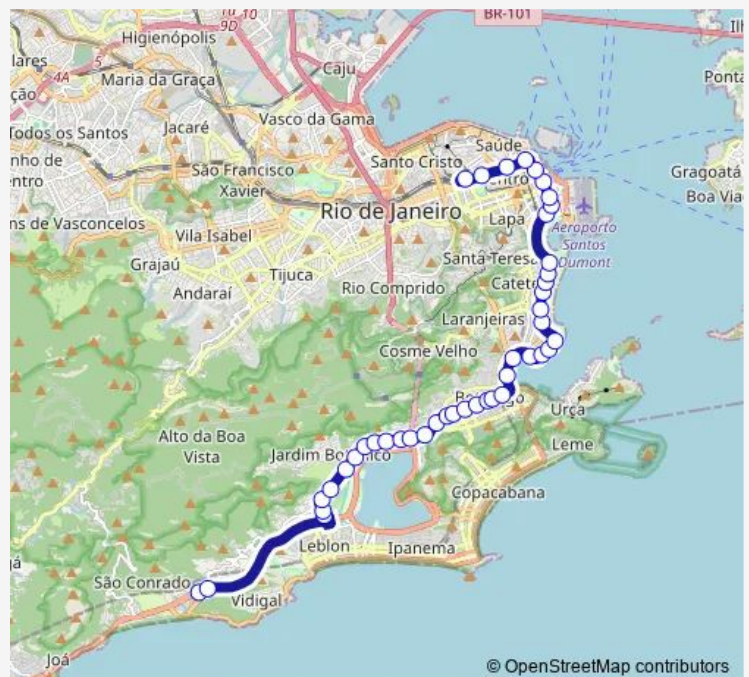

BRS 1,2,3,I: Sorocaba

BRS 1,2,3,I: Dezenove de Fevereiro

BRS 1,2,3,I: Paulino Fernandes

Route schedule

Metrô São Conrado / Rocinha — Terminal Procópio Ferreira : Plat. Norte

Monday 00:00

Tuesday 00:00

Wednesday 00:00

Thursday 00:00

Friday 00:00

Saturday —

Sunday —

Route info

Direction: Metrô São Conrado / Rocinha

Stops: 43

Trip Duration: 1 hour 7 min

© OpenStreetMap contributors

SP309 — São Conrado - Central

BusMaps

BRS 1,2,3,I: Nelson Mandela

BRS 1,2,3,I: Visconde de Ouro Preto

BRS 1,2,3,I: Farani

Praça Nicarágua : Sentido Centro

Instituto Fernandes Figueira - FIOCRUZ