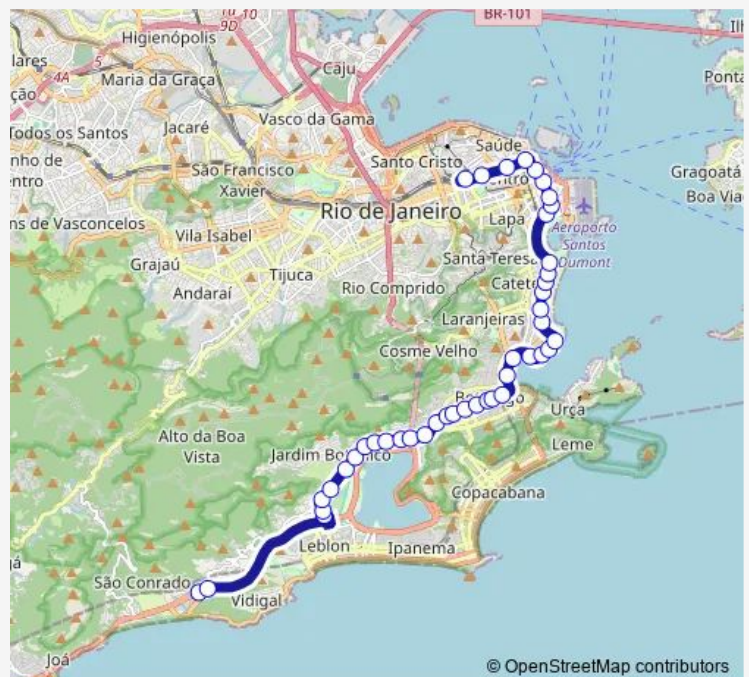

BRS 1,2,3,I: Sorocaba

BRS 1,2,3,I: Dezenove de Fevereiro

BRS 1,2,3,I: Paulino Fernandes

Route schedule

Metrô São Conrado / Rocinha — Terminal Procópio Ferreira : Plat. Norte

Monday 00:00

Tuesday 00:00

Wednesday 00:00

Thursday 00:00

Friday 00:00

Saturday —

Sunday —

Route info

Direction: Metrô São Conrado / Rocinha

Stops: 43

Trip Duration: 1 hour 7 min

© OpenStreetMap contributors

Sp309 — São Conrado - Central

BusMaps

BRS 1,2,3,I: Nelson Mandela

BRS 1,2,3,I: Visconde de Ouro Preto

BRS 1,2,3,I: Farani

Praça Nicarágua : Sentido Centro

Instituto Fernandes Figueira - Fiocruz