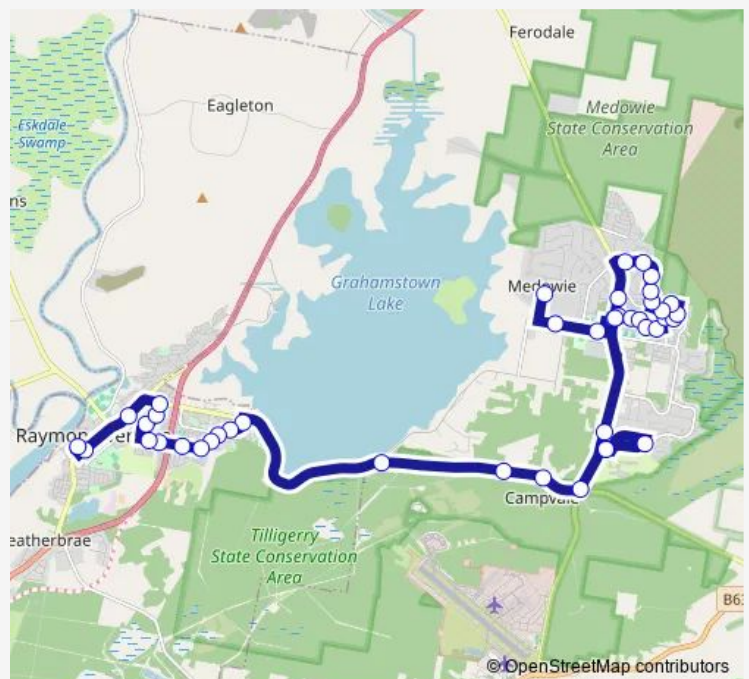

Federation Dr At Sassin Cres

Federation Dr Opp Sassin Cres

Federation Dr Before Heritage Av

Federation Dr Opp County Cl

Medowie Rd After Kindlebark Dr

Medowie Rd After Silver Wattle Dr

Route schedule

Medowie Christian School Bus Bay — Raymond Terrace Shopping Centre, Sturgeon St

Monday 15:30

Tuesday 15:30

Wednesday 15:30

Thursday 15:30

Friday 15:30

Saturday —

Sunday —

Route info

Direction: Medowie Christian School Bus Bay

Stops: 43

Trip Duration: 0 hour 45 min

1433 — Medowie Christian College to Medowie

Medowie Rd Opp Blueberry Rd

South St Before Sylvan Av

Lakewood Dr At Sunningdale Cct

Watt St At Shearman Av

Watt St At Richardson Rd

Adelaide St After Carpenter St

Adelaide St After William St

Raymond Terrace Shopping Centre, Sturgeon St

1433 School Bus time schedules and route maps are available in an offline PDF at busmaps.com. Use the busmaps.com website to see live bus times, train schedule or subway schedule, and step-by-step directions for all public transit in Newcastle