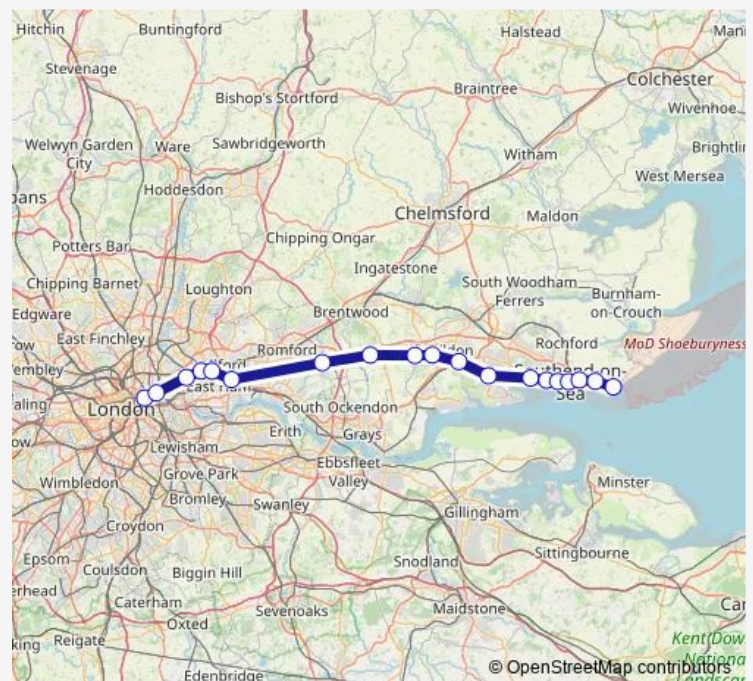

### Route schedule

London Liverpool Street — Shoeburyness

Monday 21:00-00:42<sup>+1</sup>

Tuesday 00:25-00:42<sup>+1</sup>

Wednesday 00:25-00:42<sup>+1</sup>

Thursday 00:25-00:42<sup>+1</sup>

Friday 00:25-00:42

### Route info

Direction: London Liverpool Street

Stops: 22

Trip Duration: 1 hour 25 min

■ Cc:Lst->Sry — CC train service from LST to Sry

## Direction

London Liverpool Street — Shoeburyness

19 stops

[Open route schedule](#)

London Liverpool Street

Bethnal Green

Stratford (London)

Forest Gate

## Route schedule

London Liverpool Street — Shoeburyness

Monday 20:46-22:17

Tuesday 20:46-22:17

Wednesday 20:46-22:17

Thursday 20:46-22:17

Friday —

Saturday 08:45-23:48